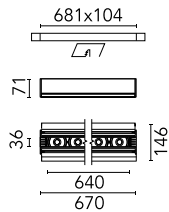

## The Black Line No Trim 8 Spots

■ 03.0060.14ANT - Black

Recessed integrated luminaire with 8 LED lighting spots. 1050 mA remote power supply not included.

### Physical

<b>Color</b>	Black
<b>Orientation</b>	Fixed
<b>Recessed depth (mm)</b>	100
<b>Weight (kg)</b>	2.34
<b>Length (mm)</b>	670