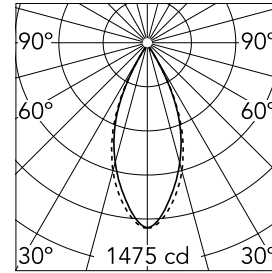

### Optical

<b>Lighting type</b>	Direct
<b>LED type</b>	Power LED
<b>Light distribution</b>	Symmetric
<b>Optical type</b>	Flood
<b>Beam angle (°)</b>	42
<b>Beam angle C90-270 (°)</b>	44

<b>Beam Angle:</b>	44°		
<b>h(m)</b>	<b>E(lx)</b>	<b>D(m)</b>	
1	1475	0.77	
2	369	1.54	
3	164	2.31	
4	92	3.08	
5	59	3.85	

Luminous flux luminaire  
713 lm (EXTREME CUT OFF)

### Physical

<b>Color</b>	Black
<b>Orientation</b>	Fixed
<b>Recessed depth (mm)</b>	100
<b>Weight (kg)</b>	1.27
<b>Length (mm)</b>	350