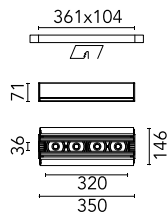

## The Black Line No Trim 4 Spots

■ 03.0056.14ANT - Black

Recessed integrated luminaire with 4 LED lighting spots. 1050 mA remote power supply not included.

### Physical

<b>Color</b>	Black
<b>Orientation</b>	Fixed
<b>Recessed depth (mm)</b>	100
<b>Weight (kg)</b>	1.27
<b>Length (mm)</b>	350