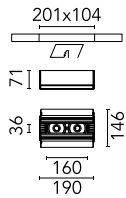

## The Black Line No Trim 2 Spots

■ 03.0050.14ANT - Black

Recessed integrated luminaire with 2 LED lighting spots. 1050 mA remote power supply not included.

### Main specifications

<b>Number of heads</b>	2	<b>Net lumen (lm)</b>	388
<b>Lamp category</b>	LED	<b>Mountings</b>	Ceiling recessed
<b>Power (W)</b>	6.5W	<b>Environment</b>	Indoor dry location
<b>CCT (K)</b>	3000K		
<b>CRI</b>	90		

### Optical

<b>Lighting type</b>	Direct
<b>LED type</b>	Power LED
<b>Light distribution</b>	Symmetric
<b>Optical type</b>	Spot
<b>Beam angle (°)</b>	11
<b>Beam angle C90-270 (°)</b>	12

Beam Angle: 12°	h(m)	E(lx)	D(m)
	1	7200	0.20
	2	1800	0.40
	3	800	0.60
	4	450	0.80
	5	288	1.00

### Physical

<b>Color</b>	Black
<b>Orientation</b>	Fixed
<b>Recessed depth (mm)</b>	100
<b>Weight (kg)</b>	0.74
<b>Length (mm)</b>	190