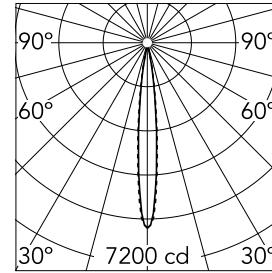

### Main specifications

<b>Number of heads</b>	2	<b>Net lumen (lm)</b>	388
<b>Lamp category</b>	LED	<b>Mountings</b>	Ceiling recessed
<b>Power (W)</b>	6.5W	<b>Environment</b>	Indoor dry location
<b>CCT (K)</b>	3000K		
<b>CRI</b>	90		

### Optical

<b>Lighting type</b>	Direct
<b>LED type</b>	Power LED
<b>Light distribution</b>	Symmetric
<b>Optical type</b>	Spot
<b>Beam angle (°)</b>	11
<b>Beam angle C90-270 (°)</b>	12

Beam Angle: 12°	h(m)	E(lx)	D(m)
	1	7200	0.20
	2	1800	0.40
	3	800	0.60
	4	450	0.80
	5	288	1.00

Luminous flux luminaire  
388 lm (EXTREME CUT OFF)

### Physical

<b>Color</b>	Black
<b>Orientation</b>	Fixed
<b>Recessed depth (mm)</b>	100
<b>Weight (kg)</b>	0.74
<b>Length (mm)</b>	190