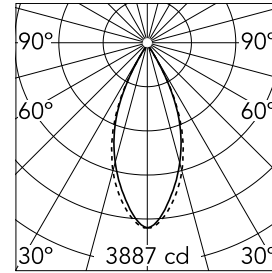

Optical

Lighting type	Direct
LED type	Power LED
Light distribution	Symmetric
Optical type	Flood
Beam angle (°)	42
Beam angle C90-270 (°)	44

Beam Angle:	44°		
h(m)	E(lx)	D(m)	
1	3887	0.77	
2	972	1.54	
3	432	2.31	
4	243	3.08	
5	155	3.85	

Luminous flux luminaire
1879 lm (EXTREME CUT OFF)

Electrical

Dimmable	No
Driver	Remote excluded
Driver type	Non Dimmable
Emergency	Without
Insulation class	III

Physical

Color	Black
Orientation	Fixed
Recessed depth (mm)	100
Weight (kg)	3.41
Length (mm)	990