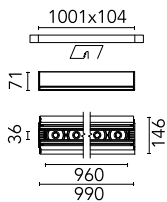

The Black Line No Trim 12 Spots

■ 03.0065.14ANT - Black

Recessed integrated luminaire with 12 LED lighting spots. 1050 mA remote power supply not included.

Main specifications

Lamp category	LED	Mountings	Ceiling recessed
Power (W)	39W	Environment	Indoor dry location
CCT (K)	2700K		
CRI	90		
Net lumen (lm)	1879		

Optical

Lighting type	Direct
LED type	Power LED
Light distribution	Symmetric
Optical type	Flood
Beam angle (°)	42
Beam angle C90-270 (°)	44

Beam Angle:	44°		
h(m)	E(lx)	D(m)	
1	3887	0.77	
2	972	1.54	
3	432	2.31	
4	243	3.08	
5	155	3.85	

Luminous flux luminaire
1879 lm (EXTREME CUT OFF)

Electrical

Dimmable	No
Driver	Remote excluded
Driver type	Non Dimmable
Emergency	Without
Insulation class	III

Physical

Color	Black
Orientation	Fixed
Recessed depth (mm)	100
Weight (kg)	3.41
Length (mm)	990