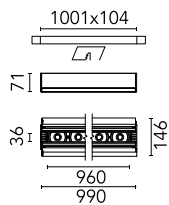

## The Black Line No Trim 12 Spots

■ 03.0064.14ANT - Black

Recessed integrated luminaire with 12 LED lighting spots. 1050 mA remote power supply not included.

### Physical

<b>Color</b>	Black
<b>Orientation</b>	Fixed
<b>Recessed depth (mm)</b>	100
<b>Weight (kg)</b>	3.41
<b>Length (mm)</b>	990