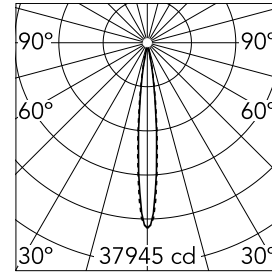

### Optical

<b>Lighting type</b>	Direct
<b>LED type</b>	Power LED
<b>Light distribution</b>	Symmetric
<b>Optical type</b>	Spot
<b>Beam angle (°)</b>	11
<b>Beam angle C90-270 (°)</b>	12

<b>Beam Angle:</b>	12°		
<b>h(m)</b>	<b>E(lx)</b>	<b>D(m)</b>	
1	37945	0.20	
2	9486	0.40	
3	4216	0.60	
4	2372	0.80	
5	1518	1.00	

Luminous flux luminaire  
2046 lm (EXTREME CUT OFF)

### Physical

<b>Color</b>	Black
<b>Orientation</b>	Fixed
<b>Recessed depth (mm)</b>	100
<b>Weight (kg)</b>	3.41
<b>Length (mm)</b>	990