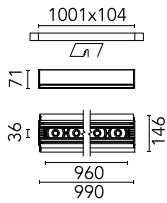

The Black Line No Trim 12 Spots

■ 03.0063.14ANT - Black

Recessed integrated luminaire with 12 LED lighting spots. 1050 mA remote power supply not included.