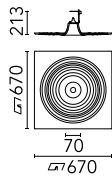

## Teardrop Small

■ SA.1039.1 - Raw

Recessed luminaire for 12V lamp. Remote transformer not included: electronic transformer 12V. 220/240V, 50/60Hz. Adjustable by means of "leading and trailing edge".