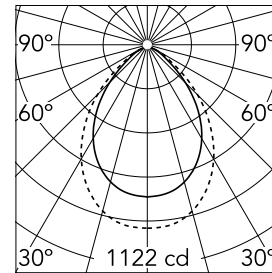

Teardrop Medium

SA.1040.1 - Raw

Recessed luminaire for fluorescent lamp. Non-dimmable ballasts 220-240V / 50-60Hz integrated.

Main specifications

Lamp category	Fluorescent
Power (W)	52W
Net lumen (lm)	1818
Mountings	Ceiling recessed
Environment	Indoor dry location

Optical

Lighting type	Direct
Lamp type	TC-DEL
Light distribution	Symmetric
Optical type	Diffused light

Beam Angle: 90°

h(m)	E(lx)	D(m)
1	1122	1.69
2	280	3.37
3	125	5.06
4	70	6.74
5	45	8.43

Luminous flux luminaire
3600 lm