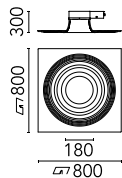

Teardrop Medium

SA.1040.1 - Raw

Recessed luminaire for fluorescent lamp. Non-dimmable ballasts 220-240V / 50-60Hz integrated.

Main specifications

Lamp category	Fluorescent
Power (W)	52W
Net lumen (lm)	1818
Mountings	Ceiling recessed
Environment	Indoor dry location

Optical

Lighting type	Direct
Lamp type	TC-DEL
Light distribution	Symmetric
Optical type	Diffused light

Beam Angle: 90°

h(m)	E(lx)	D(m)
1	1122	1.69
2	280	3.37
3	125	5.06
4	70	6.74
5	45	8.43

Luminous flux luminaire
3600 lm

Electrical

Lamp holder	G24q
Dimmable	No
Driver	Integrated
Driver type	Non Dimmable
Emergency	Without

Physical

Color	Raw
Orientation	Fixed
Weight (kg)	15