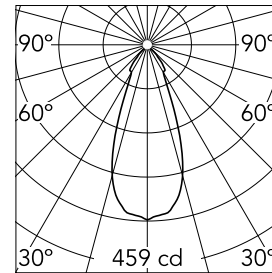

Main specifications

Number of heads	1	Net lumen (lm)	309
Lamp category	LED	Mountings	Track
Power (W)	13.5W	Environment	Indoor dry location
CCT (K)	3000K		
CRI	90		

Optical

Lighting type	Direct
LED type	LED array
Light distribution	Symmetric
Optical type	Wide flood
Beam angle (°)	42
Beam angle C90-270 (°)	42

Beam Angle: 42°

h(m) E(lx) D(m)

1 459 0.76

2 115 1.52

3 51 2.28

4 29 3.04

5 18 3.80

Luminous flux luminaire
309 lm