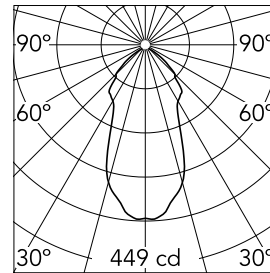

### Main specifications

<b>Number of heads</b>	1	<b>Net lumen (lm)</b>	483
<b>Lamp category</b>	LED	<b>Mountings</b>	Track
<b>Power (W)</b>	13.5W	<b>Environment</b>	Indoor dry location
<b>CCT (K)</b>	2700K		
<b>CRI</b>	90		

### Optical

<b>Lighting type</b>	Direct
<b>LED type</b>	LED array
<b>Light distribution</b>	Symmetric
<b>Optical type</b>	Wide flood
<b>Beam angle (°)</b>	47
<b>Beam angle C90-270 (°)</b>	47

Beam Angle: 47°

h(m) E(lx) D(m)

1 449 0.86

2 112 1.72

3 50 2.58

4 28 3.45

5 18 4.31

Luminous flux luminaire  
483 lm

### Physical

<b>Color</b>	Smoked Glass
<b>Orientation</b>	Fixed
<b>Weight (kg)</b>	0.98
<b>Length (mm)</b>	205