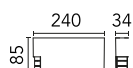

Surface feed box for ceiling installation. 24V. Driver included DALI / 57W

■ 06.5315.CZ - Bronze

Power cable: 3800 mm.

Main specifications

Power (W)	57W
Mountings	Surface
Environment	Indoor dry location

Electrical