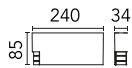

Surface feed box for ceiling installation. 24V. Driver included 1-10V / 57W

■ 06.5312.CZ - Bronze