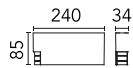

### Main specifications

Power (W)	57W
Mountings	Surface
Environment	Indoor dry location

### Physical

Color	White
Weight (kg)	0.5
Length (mm)	304