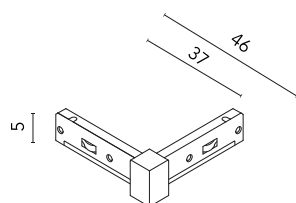

Physical

Color	White

Certification / Marking