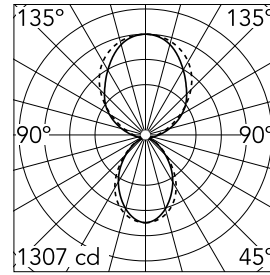

Main specifications

Lamp category	LED	Mountings	Suspension
Power (W)	59W	Environment	Indoor dry location
CCT (K)	4000K		
CRI	90		
Net lumen (lm)	5225		

Optical

Lighting type	Indirect, Direct
LED type	Top LED
Light distribution	Symmetric
Optical type	Diffused light
Beam angle (°)	100
Beam angle C90-270 (°)	101

Physical

Color	White
Orientation	Fixed
Weight (kg)	1.45
Length (mm)	1500

Note

Cable 4,25 m

Super Line Up&Down Indirect

Remote Power Supply Kit 60W. Dali Version
08.0525.02

Surface Kit 60W. Non Dimmable
08.0520.14