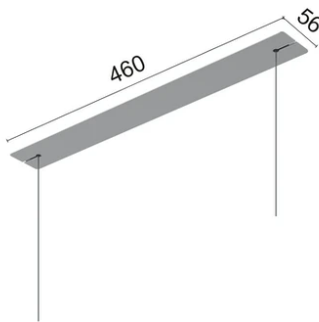

Recessed Kit 60W. Non Dimmable
08.0522.02