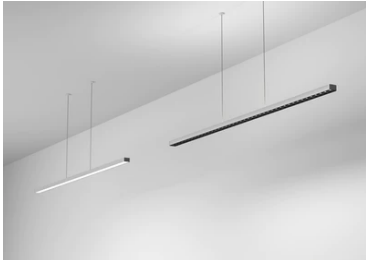

Super Line Up&Down Indirect

03.9503.40 - White

LED luminaire for direct and indirect lighting with a signature minimalist and compact design, to be installed on ceilings by means of suspension. Power source included in installation kits must be ordered separately.

Main specifications

Lamp category	LED	Mountings	Suspension
Power (W)	59W	Environment	Indoor dry location
CCT (K)	4000K		
CRI	90		
Net lumen (lm)	5225		

Optical

Lighting type	Indirect, Direct
LED type	Top LED
Light distribution	Symmetric
Optical type	Diffused light
Beam angle (°)	100
Beam angle C90-270 (°)	101

Beam Angle DIR: 100°

h(m)	E(lx)	D(m)
1	1307	2.39
2	327	4.78
3	145	7.17
4	82	9.57
5	52	11.96

Luminous flux luminaire
5225 lm

Electrical

Voltage (V)	55.80	Insulation class	III
Dimmable	Yes		
Driver	Remote		
Driver type	Non Dimmable, Dimmable DALI		
Emergency	Without		

Physical

Color	White
Orientation	Fixed
Weight (kg)	1.45
Length (mm)	1500

Note

Cable 4,25 m

Super Line Up&Down Indirect

Remote Power Supply Kit 60W. Dali Version
08.0525.02

Surface Kit 60W. Non Dimmable
08.0520.14