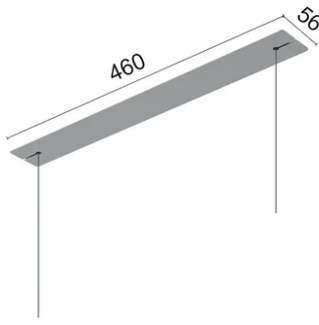

Recessed Kit 60W. Non Dimmable
08.0522.14