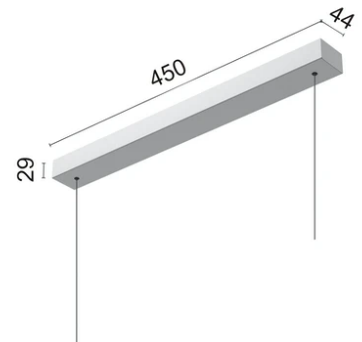

Surface Kit 60W. Non Dimmable
08.0520.40