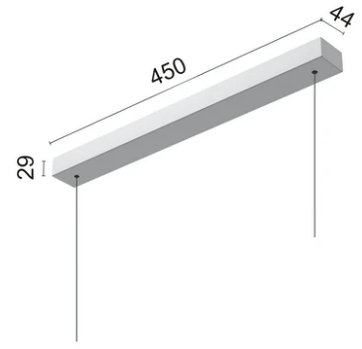

Surface Kit 60W. Dali Version
08.0521.14