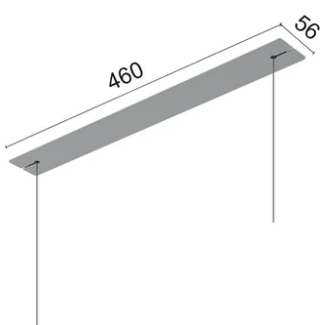

Recessed Kit 60W. Non Dimmable
08.0522.40