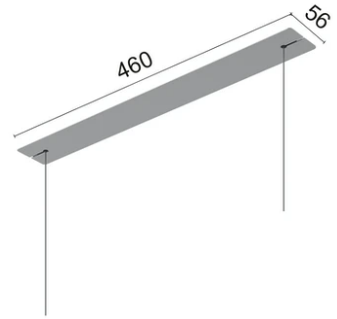

Recessed Kit 60W. Dali Version
08.0523.40