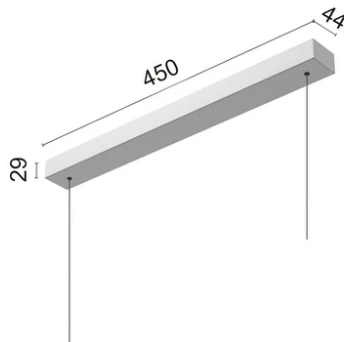

Surface Kit 60W. Dali Version
08.0521.40