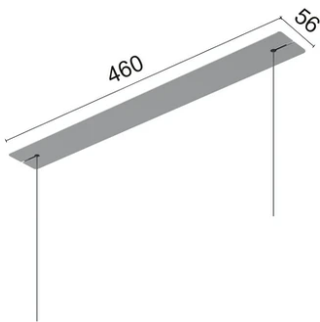

Recessed Kit 60W. Dali Version
08.0523.02