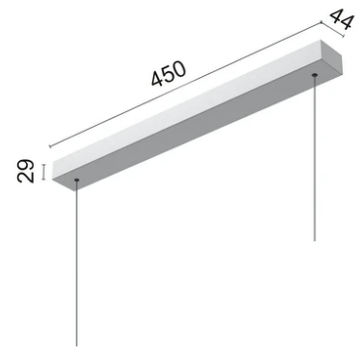

Surface Kit 60W. Dali Version
08.0521.02