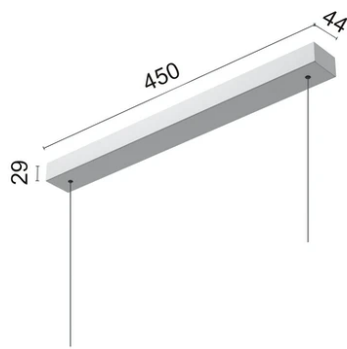

Main specifications

Lamp category	LED	Mountings	Suspension
Power (W)	59W	Environment	Indoor dry location
CCT (K)	4000K		
CRI	90		
Net lumen (lm)	5225		

Optical

Lighting type	Indirect, Direct
LED type	Top LED
Light distribution	Symmetric
Optical type	Diffused light
Beam angle (°)	100
Beam angle C90-270 (°)	101

Physical

Color	White
Orientation	Fixed
Weight (kg)	1.45
Length (mm)	1500

Note

Cable 4,25 m

Super Line Up&Down Indirect

Remote Power Supply Kit 60W. Dali Version
08.0525.02

Surface Kit 60W. Non Dimmable
08.0520.14