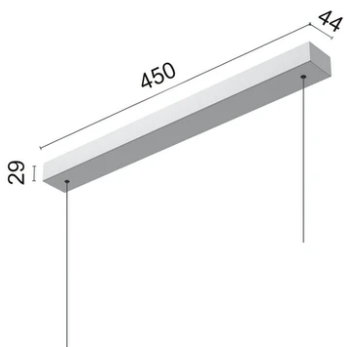

Super Line Up&Down Indirect

Surface Kit 60W. Non Dimmable
08.0520.14

Recessed Kit 60W. Dali Version
08.0523.02

Recessed Kit 60W. Non Dimmable
08.0522.02

Surface Kit 60W. Dali Version
08.0521.02