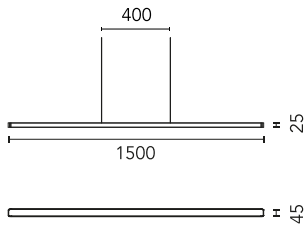

Main specifications

Lamp category	LED	Mountings	Suspension
Power (W)	59W	Environment	Indoor dry location
CCT (K)	4000K		
CRI	90		
Net lumen (lm)	5225		

Optical

Lighting type	Indirect, Direct
LED type	Top LED
Light distribution	Symmetric
Optical type	Diffused light
Beam angle (°)	100
Beam angle C90-270 (°)	101

Beam Angle DIR: 100°

h(m)	E(lx)	D(m)
1	1307	2.39
2	327	4.78
3	145	7.17
4	82	9.57
5	52	11.96

Luminous flux luminaire
5225 lm

Electrical

Voltage (V)	55.80	Insulation class	III
Dimmable	Yes		
Driver	Remote		
Driver type	Non Dimmable, Dimmable DALI		
Emergency	Without		

Physical

Color	White
Orientation	Fixed
Weight (kg)	1.45
Length (mm)	1500

Note

Cable 4,25 m

Super Line Up&Down Indirect

Remote Power Supply Kit 60W. Dali Version
08.0525.02

Surface Kit 60W. Non Dimmable
08.0520.14