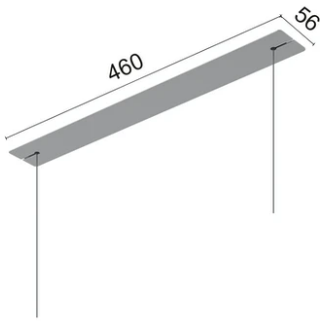

Surface Kit 60W. Non Dimmable
08.0520.02

Recessed Kit 60W. Dali Version
08.0523.14