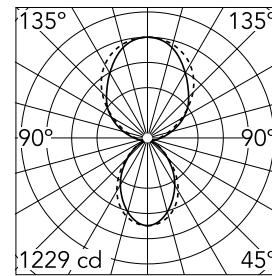

Main specifications

Lamp category	LED	Mountings	Suspension
Power (W)	59W	Environment	Indoor
CCT (K)	3000K		
CRI	90		
Net lumen (lm)	4914		

Optical

Lighting type	Indirect, Direct
LED type	Top LED
Light distribution	Symmetric
Optical type	Diffused light
Beam angle (°)	100
Beam angle C90-270 (°)	101

Physical

Color	Black
Orientation	Fixed
Weight (kg)	1.45
Length (mm)	1500

Note

Cable 4,25 m

Super Line Up&Down Indirect

Surface Kit 60W. Non Dimmable
08.0520.02

Surface Kit 60W. Non Dimmable
08.0520.14

Surface Kit 60W. Non Dimmable
08.0520.40