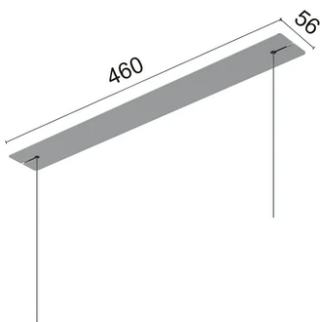

Super Line Up&Down Indirect

Surface Kit 60W. Non Dimmable
08.0520.02

Surface Kit 60W. Non Dimmable
08.0520.14

Surface Kit 60W. Non Dimmable
08.0520.40

Surface Kit 60W. Dali Version
08.0521.02

Surface Kit 60W. Dali Version
08.0521.14

Surface Kit 60W. Dali Version
08.0521.40