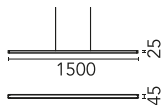

Main specifications

Lamp category	LED	Mountings	Suspension
Power (W)	59W	Environment	Indoor
CCT (K)	3000K		
CRI	90		
Net lumen (lm)	4914		

Optical

Lighting type	Indirect, Direct
LED type	Top LED
Light distribution	Symmetric
Optical type	Diffused light
Beam angle (°)	100
Beam angle C90-270 (°)	101

Beam Angle DIR: 100°

h(m)	E(lx)	D(m)
1	1229	2.39
2	307	4.78
3	137	7.17
4	77	9.57
5	49	11.96

Luminous flux luminaire
4914 lm

Electrical

Voltage (V)	55.80
Dimmable	Yes
Driver	Remote
Emergency	Without
Insulation class	III

Physical

Color	Black
Orientation	Fixed
Weight (kg)	1.45
Length (mm)	1500

Note

Cable 4,25 m

Super Line Up&Down Indirect

Surface Kit 60W. Non Dimmable
08.0520.02

Surface Kit 60W. Non Dimmable
08.0520.14

Surface Kit 60W. Non Dimmable
08.0520.40