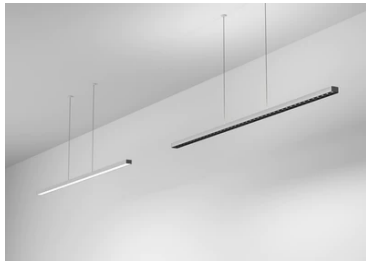

Super Line Up&Down Indirect

■ 03.9502.14 - Black

LED luminaire for direct and indirect lighting with a signature minimalist and compact design, to be installed on ceilings by means of suspension. Power source included in installation kits must be ordered separately.

Main specifications

Lamp category	LED	Mountings	Suspension
Power (W)	59W	Environment	Indoor
CCT (K)	3000K		
CRI	90		
Net lumen (lm)	4914		

Optical

Lighting type	Indirect, Direct
LED type	Top LED
Light distribution	Symmetric
Optical type	Diffused light
Beam angle (°)	100
Beam angle C90-270 (°)	101

Beam Angle DIR: 100°

h(m)	E(lx)	D(m)
1	1229	2.39
2	307	4.78
3	137	7.17
4	77	9.57
5	49	11.96

Luminous flux luminaire
4914 lm

Electrical

Voltage (V)	55.80
Dimmable	Yes
Driver	Remote
Emergency	Without
Insulation class	III

Physical

Color	Black
Orientation	Fixed
Weight (kg)	1.45
Length (mm)	1500

Note

Cable 4,25 m

Super Line Up&Down Indirect

Surface Kit 60W. Non Dimmable
08.0520.02

Surface Kit 60W. Non Dimmable
08.0520.14

Surface Kit 60W. Non Dimmable
08.0520.40