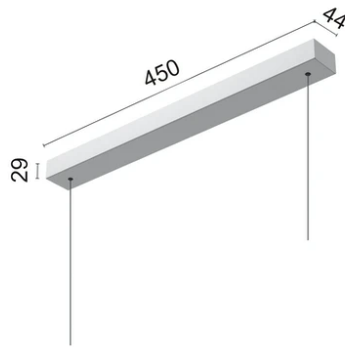

Surface Kit 60W. Dali Version
08.0521.14