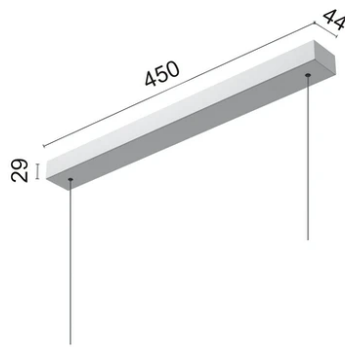

Beam Angle DIR: 100°

h(m)	E(lx)	D(m)
1	1229	2.39
2	307	4.78
3	137	7.17
4	77	9.57
5	49	11.96

Luminous flux luminaire
4914 lm

Electrical

Voltage (V)	55.80
Dimmable	Yes
Driver	Remote
Emergency	Without
Insulation class	III

Physical

Color	Black
Orientation	Fixed
Weight (kg)	1.45
Length (mm)	1500

Note

Cable 4,25 m

Super Line Up&Down Indirect

Surface Kit 60W. Non Dimmable
08.0520.02

Surface Kit 60W. Non Dimmable
08.0520.14

Surface Kit 60W. Non Dimmable
08.0520.40