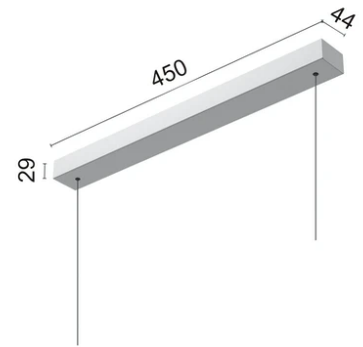

Surface Kit 60W. Dali Version
08.0521.40