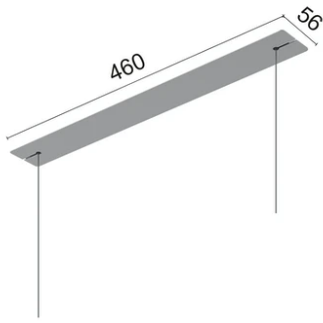

Recessed Kit 60W. Non Dimmable
08.0522.14

Recessed Kit 60W. Dali Version
08.0523.14