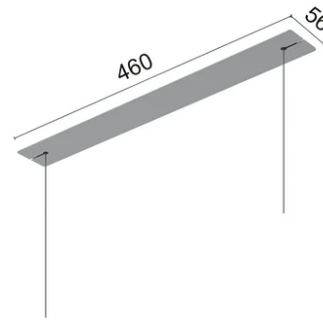

Recessed Kit 60W. Non Dimmable
08.0522.40

Recessed Kit 60W. Dali Version
08.0523.40