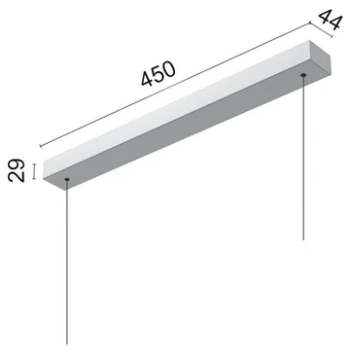

Beam Angle DIR: 100°

h(m)	E(lx)	D(m)
1	1229	2.39
2	307	4.78
3	137	7.17
4	77	9.57
5	49	11.96

Luminous flux luminaire
4914 lm

Electrical

Voltage (V)	55.80
Dimmable	Yes
Driver	Remote
Emergency	Without
Insulation class	III

Physical

Color	Black
Orientation	Fixed
Weight (kg)	1.45
Length (mm)	1500

Note

Cable 4,25 m

Super Line Up&Down Indirect

Surface Kit 60W. Non Dimmable
08.0520.02

Surface Kit 60W. Non Dimmable
08.0520.14

Surface Kit 60W. Non Dimmable
08.0520.40