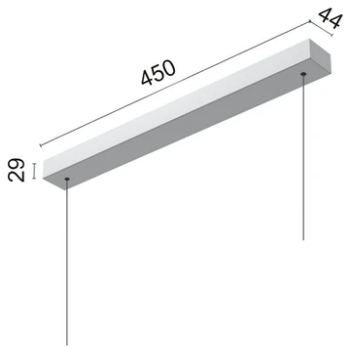

Beam Angle DIR: 100°

h(m)	E(lx)	D(m)
1	1229	2.39
2	307	4.78
3	137	7.17
4	77	9.57
5	49	11.96

Luminous flux luminaire
4914 lm

Electrical

Voltage (V)	55.80
Dimmable	Yes
Driver	Remote
Emergency	Without
Insulation class	III

Physical

Color	Black
Orientation	Fixed
Weight (kg)	1.45
Length (mm)	1500

Note

Cable 4,25 m

Super Line Up&Down Indirect

Surface Kit 60W. Non Dimmable
08.0520.02

Surface Kit 60W. Non Dimmable
08.0520.14

Surface Kit 60W. Non Dimmable
08.0520.40