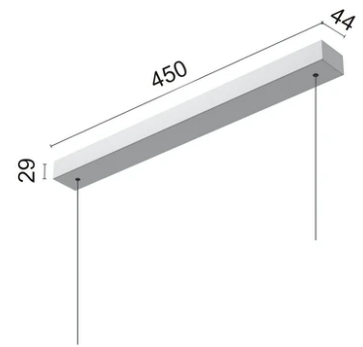

Physical

Color	Black
Orientation	Fixed
Weight (kg)	1.45
Length (mm)	1500

Note

Cable 4,25 m

Super Line Up&Down Indirect

Surface Kit 60W. Non Dimmable
08.0520.02

Surface Kit 60W. Non Dimmable
08.0520.14

Surface Kit 60W. Non Dimmable
08.0520.40