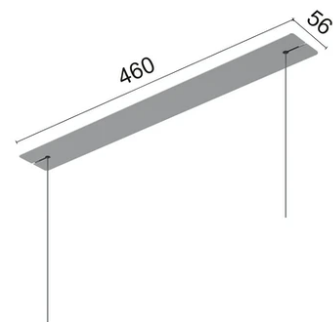

Super Line Up&Down Indirect

Surface Kit 60W. Non Dimmable
08.0520.02

Surface Kit 60W. Non Dimmable
08.0520.14

Surface Kit 60W. Non Dimmable
08.0520.40

Surface Kit 60W. Dali Version
08.0521.02

Surface Kit 60W. Dali Version
08.0521.14

Surface Kit 60W. Dali Version
08.0521.40