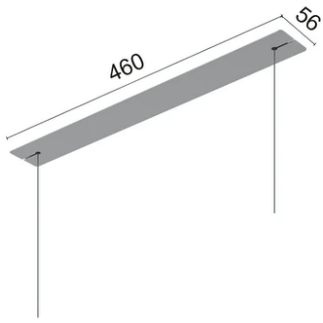

Recessed Kit 60W. Non Dimmable
08.0522.02

Recessed Kit 60W. Dali Version
08.0523.02