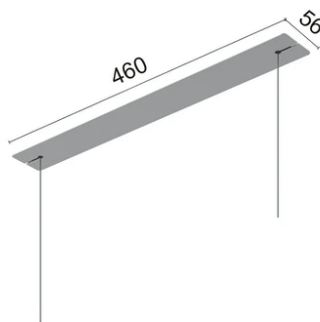

Super Line Up&Down Indirect

Surface Kit 60W. Non Dimmable
08.0520.02

Surface Kit 60W. Non Dimmable
08.0520.14

Surface Kit 60W. Non Dimmable
08.0520.40

Surface Kit 60W. Dali Version
08.0521.02

Surface Kit 60W. Dali Version
08.0521.14

Surface Kit 60W. Dali Version
08.0521.40