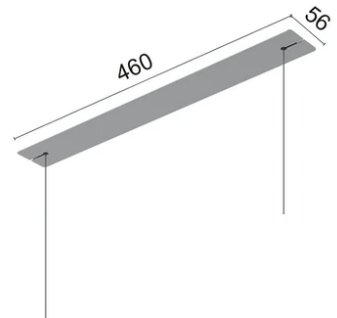

Recessed Kit 60W. Non Dimmable
08.0522.02