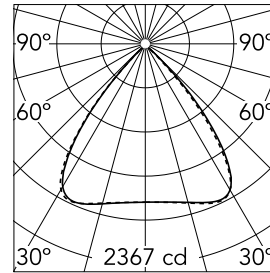

Main specifications

Number of heads	1	Net lumen (lm)	3955
Lamp category	LED	Mountings	Suspension
Power (W)	38.70W	Environment	Indoor dry location
CCT (K)	3000K		
CRI	90		

Optical

Lighting type	Direct
LED type	Top LED
Light distribution	Symmetric
Optical type	Diffused light
Beam angle (°)	80
Beam angle C90-270 (°)	80
UGRL	19

Physical

Color	Grey
Orientation	Fixed
Weight (kg)	1.45
Length (mm)	1500

Note

UGR<19 & cd/m2 @ 65°<3000 workplace optimised. Cable 4,25 m

Super Line Pro Down

Recessed Kit 60W. Dali Version
08.0523.40

Recessed Kit 60W. Dali Version
08.0523.14