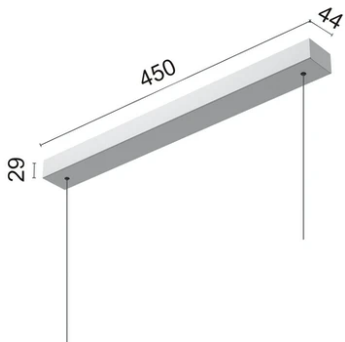

Surface Kit 60W. Non Dimmable
08.0520.14