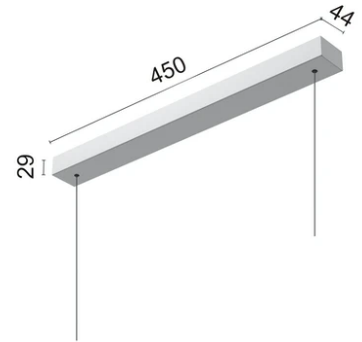

Surface Kit 60W. Dali Version
08.0521.40