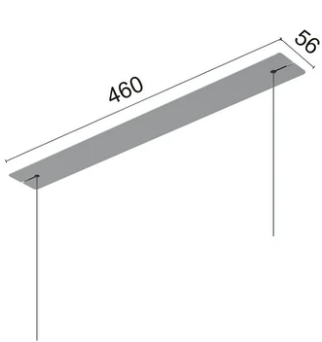

Recessed Kit 60W. Non Dimmable
08.0522.40