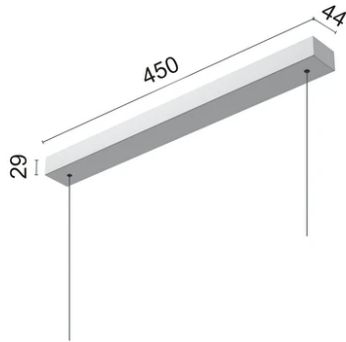

Surface Kit 60W. Non Dimmable
08.0520.02