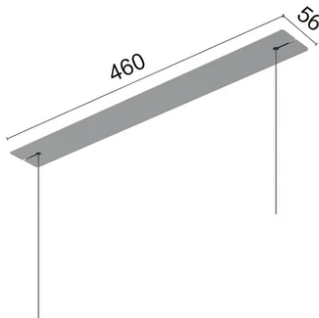

Recessed Kit 60W. Non Dimmable
08.0522.14