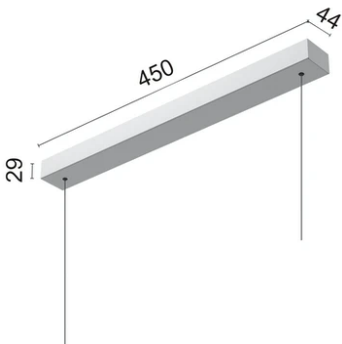

Surface Kit 60W. Non Dimmable
08.0520.40