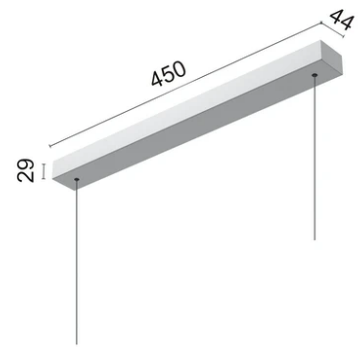

Main specifications

Number of heads	1	Net lumen (lm)	3955
Lamp category	LED	Mountings	Suspension
Power (W)	38.70W	Environment	Indoor dry location
CCT (K)	3000K		
CRI	90		

Optical

Lighting type	Direct
LED type	Top LED
Light distribution	Symmetric
Optical type	Diffused light
Beam angle (°)	80
Beam angle C90-270 (°)	80
UGRL	19

Physical

Color	Grey
Orientation	Fixed
Weight (kg)	1.45
Length (mm)	1500

Note

UGR<19 & cd/m2 @ 65°<3000 workplace optimised. Cable 4,25 m

Super Line Pro Down

Recessed Kit 60W. Dali Version
08.0523.40

Recessed Kit 60W. Dali Version
08.0523.14