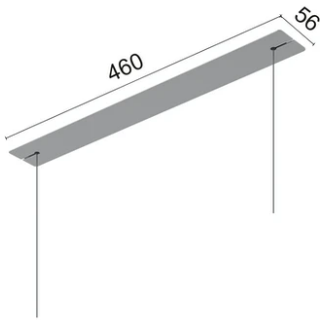

Main specifications

Number of heads	1	Net lumen (lm)	3955
Lamp category	LED	Mountings	Suspension
Power (W)	38.70W	Environment	Indoor dry location
CCT (K)	3000K		
CRI	90		

Optical

Lighting type	Direct
LED type	Top LED
Light distribution	Symmetric
Optical type	Diffused light
Beam angle (°)	80
Beam angle C90-270 (°)	80
UGRL	19

Beam Angle:	80°
h(m)	E(lx) D(m)
1	2367 1.68
2	592 3.36
3	263 5.04
4	148 6.72
5	95 8.40

Luminous flux luminaire
3955 lm

Electrical

Voltage (V)	37.20	Insulation class	III
Dimmable	Yes		
Driver	Remote		
Driver type	Non Dimmable, Dimmable DALI		
Emergency	Without		

Physical

Color	Grey
Orientation	Fixed
Weight (kg)	1.45
Length (mm)	1500

Note

UGR<19 & cd/m2 @ 65°<3000 workplace optimised. Cable 4,25 m

Super Line Pro Down

Recessed Kit 60W. Dali Version
08.0523.40

Recessed Kit 60W. Dali Version
08.0523.14