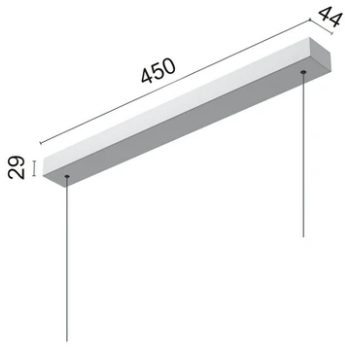

Recessed Kit 60W. Dali Version
08.0523.02

Surface Kit 60W. Dali Version
08.0521.14