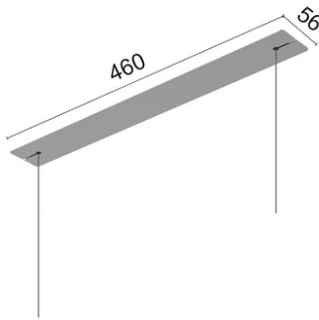

Main specifications

Number of heads	1	Net lumen (lm)	3955
Lamp category	LED	Mountings	Suspension
Power (W)	38.70W	Environment	Indoor dry location
CCT (K)	3000K		
CRI	90		

Optical

Lighting type	Direct
LED type	Top LED
Light distribution	Symmetric
Optical type	Diffused light
Beam angle (°)	80
Beam angle C90-270 (°)	80
UGRL	19

Beam Angle:	80°
h(m)	E(lx) D(m)
1	2367 1.68
2	592 3.36
3	263 5.04
4	148 6.72
5	95 8.40

Luminous flux luminaire
3955 lm

Electrical

Voltage (V)	37.20	Insulation class	III
Dimmable	Yes		
Driver	Remote		
Driver type	Non Dimmable, Dimmable DALI		
Emergency	Without		

Physical

Color	Grey
Orientation	Fixed
Weight (kg)	1.45
Length (mm)	1500

Note

UGR<19 & cd/m2 @ 65°<3000 workplace optimised. Cable 4,25 m

Super Line Pro Down

Recessed Kit 60W. Dali Version
08.0523.40

Recessed Kit 60W. Dali Version
08.0523.14