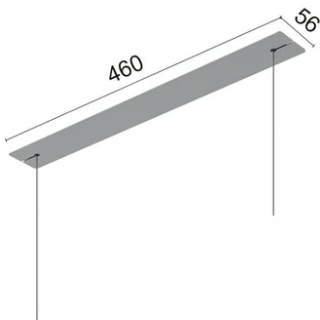

Super Line Pro Down

Recessed Kit 60W. Dali Version
08.0523.40

Recessed Kit 60W. Dali Version
08.0523.14

Surface Kit 60W. Dali Version
08.0521.02

Surface Kit 60W. Non Dimmable
08.0520.40

Recessed Kit 60W. Non Dimmable
08.0522.14

Recessed Kit 60W. Non Dimmable
08.0522.02