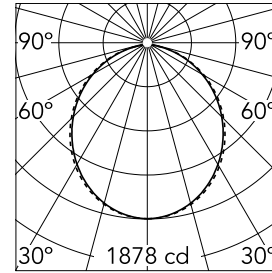

Super Flat Suspension 90x90 Down No Dimmable

09.5021.30B - White

General lighting LED luminaire to be suspended from ceiling. Power supply included.

Main specifications

Number of heads	1	Net lumen (lm)	4998
Lamp category	LED	Mountings	Suspension
Power (W)	55W	Environment	Indoor dry location
CCT (K)	4000K		
CRI	90		

Optical

Lighting type	Direct
LED type	Top LED
Light distribution	Symmetric
Optical type	Wide flood
Beam angle (°)	104
Beam angle C90-270 (°)	107

Beam Angle: 104°

h(m)	E(lx)	D(m)
1	1878	2.58
2	469	5.15
3	209	7.73
4	117	10.31
5	75	12.88

Color	White
Orientation	Fixed
Weight (kg)	8.30

Note

Total consumption of the system: 55W. Light source: max. 7660 lm. Luminous efficiency of luminaire: max. 151 lm/W.