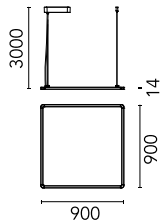

Electrical

Frequency (Hz)	50/60	Emergency	Without
Voltage (V)	35.00	Insulation class	I
Dimmable	No		
Driver	Integrated		
Driver type	Non Dimmable		

Physical

Color	White
Orientation	Fixed
Weight (kg)	8.30

Note

Total consumption of the system: 55W. Light source: max. 7660 lm. Luminous efficiency of luminaire: max. 151 lm/W.