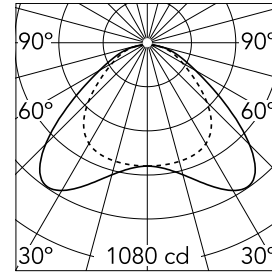

Super Flat Suspension 60x60 Down No Dimmable

09.5011.30B - White

General lighting LED luminaire to be suspended from ceiling. Power supply included.

Main specifications

Number of heads	1	Net lumen (lm)	3775
Lamp category	LED	Mountings	Suspension
Power (W)	40W	Environment	Indoor dry location
CCT (K)	4000K		
CRI	90		

Optical

Lighting type	Direct
LED type	Top LED
Light distribution	Symmetric
Optical type	Wide flood
Beam angle (°)	109
Beam angle C90-270 (°)	89

Beam Angle: 109°

	h(m)	E(lx)	D(m)
1	1080	2.81	
2	270	5.63	
3	120	8.44	
4	68	11.25	
5	43	14.06	

Color	White
Orientation	Fixed
Weight (kg)	3.70

Note

Total consumption of the system: 40W. Light source: max. 5303 lm. Luminous efficiency of luminaire: max. 126 lm/W.