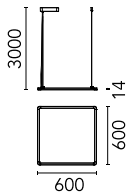

Super Flat Suspension 60x60 Down No Dimmable

09.5011.30B - White

General lighting LED luminaire to be suspended from ceiling. Power supply included.

Main specifications

Number of heads	1	Net lumen (lm)	3775
Lamp category	LED	Mountings	Suspension
Power (W)	40W	Environment	Indoor dry location
CCT (K)	4000K		
CRI	90		

Optical

Lighting type	Direct
LED type	Top LED
Light distribution	Symmetric
Optical type	Wide flood
Beam angle (°)	109
Beam angle C90-270 (°)	89

Beam Angle: 109°

	h(m)	E(lx)	D(m)
1	1080	2.81	
2	270	5.63	
3	120	8.44	
4	68	11.25	
5	43	14.06	

Luminous flux luminaire
3775 lm (EXTREME CUT OFF)

Electrical

Frequency (Hz)	50/60	Emergency	Without
Voltage (V)	34.80	Insulation class	I
Dimmable	No		
Driver	Integrated		
Driver type	Non Dimmable		

Physical

Color	White
Orientation	Fixed
Weight (kg)	3.70

Note

Total consumption of the system: 40W. Light source: max. 5303 lm. Luminous efficiency of luminaire: max. 126 lm/W.