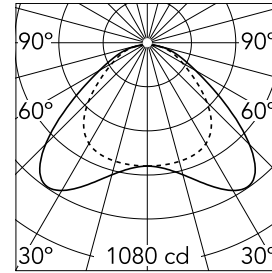

Super Flat Suspension 60x60 Down No Dimmable

■ 09.5011.02B - Grey

General lighting LED luminaire to be suspended from ceiling. Power supply included.

Main specifications

Number of heads	1	Net lumen (lm)	3775
Lamp category	LED	Mountings	Suspension
Power (W)	40W	Environment	Indoor dry location
CCT (K)	4000K		
CRI	90		

Optical

Lighting type	Direct
LED type	Top LED
Light distribution	Symmetric
Optical type	Wide flood
Beam angle (°)	109
Beam angle C90-270 (°)	89

Beam Angle: 109°

	h(m)	E(lx)	D(m)
1	1080	2.81	
2	270	5.63	
3	120	8.44	
4	68	11.25	
5	43	14.06	

Color	Grey
Orientation	Fixed
Weight (kg)	3.70

Note

Total consumption of the system: 40W. Light source: max. 5303 lm. Luminous efficiency of luminaire: max. 126 lm/W.