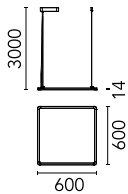

Electrical

Frequency (Hz)	50/60	Emergency	Without
Voltage (V)	34.80	Insulation class	I
Dimmable	No		
Driver	Integrated		
Driver type	Non Dimmable		

Physical

Color	Grey
Orientation	Fixed
Weight (kg)	3.70