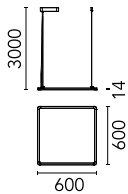

Electrical

Frequency (Hz)	50/60	Emergency	Without
Voltage (V)	34.80	Insulation class	I
Dimmable	No		
Driver	Integrated		
Driver type	Electronic		

Physical

Color	White
Orientation	Fixed
Weight (kg)	3.70