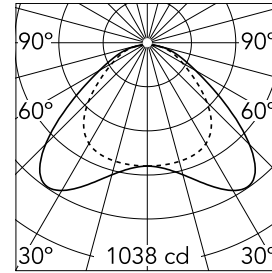

Super Flat Suspension 60x60 Down No Dimmable

09.5010.30B - White

General lighting LED luminaire to be suspended from ceiling. Power supply included.

Main specifications

Number of heads	1	Net lumen (lm)	3627
Lamp category	LED	Mountings	Suspension
Power (W)	40W	Environment	Indoor
CCT (K)	3000K		
CRI	90		

Optical

Lighting type	Direct
LED type	Top LED
Light distribution	Symmetric
Optical type	Wide flood
Beam angle (°)	109
Beam angle C90-270 (°)	89

Beam Angle: 109°

h(m)	E(lx)	D(m)
1	1038	2.81
2	259	5.63
3	115	8.44
4	65	11.25
5	42	14.06

Color	White
Orientation	Fixed
Weight (kg)	3.70

Note

Total consumption of the system: 40W. Light source: max. 4821 lm. Luminous efficiency of luminaire: max. 115 lm/W.