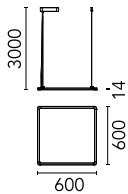

Super Flat Suspension 60x60 Down Dali Version

■ 09.5010.02BDA - Grey

General lighting LED luminaire to be suspended from ceiling. Power supply included.

Main specifications

Number of heads	1	Net lumen (lm)	3627
Lamp category	LED	Mountings	Suspension
Power (W)	40W	Environment	Indoor dry location
CCT (K)	3000K		
CRI	90		

Optical

Lighting type	Direct
LED type	Top LED
Light distribution	Symmetric
Optical type	Wide flood
Beam angle (°)	109
Beam angle C90-270 (°)	89

Beam Angle: 109°

	h(m)	E(lx)	D(m)
1	1038	2.81	
2	259	5.63	
3	115	8.44	
4	65	11.25	
5	42	14.06	

Luminous flux luminaire
3627 lm (EXTREME CUT OFF)

Electrical

Frequency (Hz)	50/60	Emergency	Without
Voltage (V)	34.80	Insulation class	I
Dimmable	Yes		
Driver	Integrated		
Driver type	Dimmable DALI		
	1		

Physical

Color	Grey
Orientation	Fixed
Weight (kg)	3.70

Note

Total consumption of the system: 40W. Light source: max. 4821 lm. Luminous efficiency of luminaire: max. 115 lm/W.