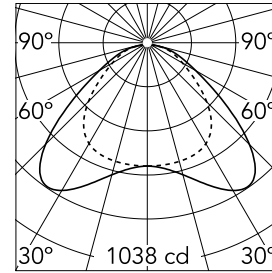

Super Flat Suspension 60x60 Down Dali Version

■ 09.5010.02BDA - Grey

General lighting LED luminaire to be suspended from ceiling. Power supply included.

Main specifications

Number of heads	1	Net lumen (lm)	3627
Lamp category	LED	Mountings	Suspension
Power (W)	40W	Environment	Indoor dry location
CCT (K)	3000K		
CRI	90		

Optical

Lighting type	Direct
LED type	Top LED
Light distribution	Symmetric
Optical type	Wide flood
Beam angle (°)	109
Beam angle C90-270 (°)	89

Beam Angle: 109°

	h(m)	E(lx)	D(m)
1	1038	2.81	
2	259	5.63	
3	115	8.44	
4	65	11.25	
5	42	14.06	

Physical

Color	Grey
Orientation	Fixed
Weight (kg)	3.70

Note

Total consumption of the system: 40W. Light source: max. 4821 lm. Luminous efficiency of luminaire: max. 115 lm/W.