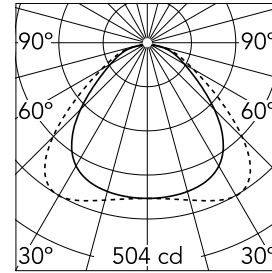

Super Flat Suspension 30x30 Down No Dimmable

09.5001.30B - White

General lighting LED luminaire to be suspended from ceiling. Power supply included.

Main specifications

Number of heads	1	Net lumen (lm)	1485
Lamp category	LED	Mountings	Suspension
Power (W)	17W	Environment	Indoor
CCT (K)	4000K		
CRI	90		

Optical

Lighting type	Direct
LED type	Top LED
Light distribution	Symmetric
Optical type	Wide flood
Beam angle (°)	100
Beam angle C90-270 (°)	111

Beam Angle: 100°

h(m)	E(lx)	D(m)
1	504	2.38
2	126	4.76
3	56	7.13
4	31	9.51
5	20	11.89

Color	White
Orientation	Fixed
Weight (kg)	1.83

Certification / Marking

Note

Total consumption of the system: 17W. Light source: max. 2431 lm. Luminous efficiency of luminaire: max. 143 lm/W.