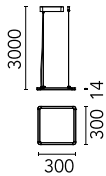

Electrical

Frequency (Hz)	50/60	Emergency	Without
Voltage (V)	34.00	Insulation class	II
Dimmable	No		
Driver	Integrated		
Driver type	Electronic		

Physical

Color	White
Orientation	Fixed
Weight (kg)	1.83