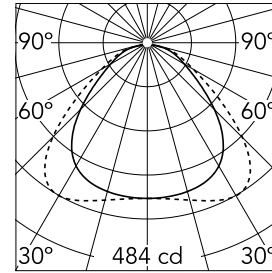

Super Flat Suspension 30x30 Down No Dimmable

09.5000.30B - White

General lighting LED luminaire to be suspended from ceiling. Power supply included.

Main specifications

Number of heads	1	Net lumen (lm)	1427
Lamp category	LED	Mountings	Suspension
Power (W)	17W	Environment	Indoor
CCT (K)	3000K		
CRI	90		

Optical

Lighting type	Direct
LED type	Top LED
Light distribution	Symmetric
Optical type	Wide flood
Beam angle (°)	100
Beam angle C90-270 (°)	111

Beam Angle: 100°

h(m)	E(lx)	D(m)
1	484	2.38
2	121	4.76
3	54	7.13
4	30	9.51
5	19	11.89

Color	White
Orientation	Fixed
Weight (kg)	1.83

Certification / Marking

Note

Total consumption of the system: 17W. Light source: max. 2210 lm. Luminous efficiency of luminaire: max. 130 lm/W.