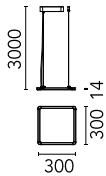

### Main specifications

<b>Number of heads</b>	1	<b>Environment</b>	Indoor
<b>Lamp category</b>	LED		
<b>Power (W)</b>	17W		
<b>Net lumen (lm)</b>	1485		
<b>Mountings</b>	Suspension		

### Optical

<b>Lighting type</b>	Direct
<b>LED type</b>	Top LED
<b>Light distribution</b>	Symmetric
<b>Optical type</b>	Wide flood
<b>Beam angle (°)</b>	100
<b>Beam angle C90-270 (°)</b>	111

Beam Angle: 100°

h(m)	E(lx)	D(m)
1	504	2.38
2	126	4.76
3	56	7.13
4	31	9.51
5	20	11.89

Luminous flux luminaire  
1485 lm (EXTREME CUT OFF)

### Physical

<b>Color</b>	White
<b>Orientation</b>	Fixed
<b>Weight (kg)</b>	1.83