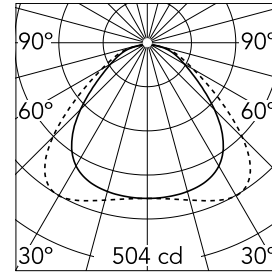

Super Flat Suspension 30x30 Down Dimmable 1-10V

■ 09.5001.02B1V - Grey

General lighting LED luminaire to be suspended from ceiling. Power supply included.

Main specifications

Number of heads	1	Net lumen (lm)	1485
Lamp category	LED	Mountings	Suspension
Power (W)	17W	Environment	Indoor
CCT (K)	4000K		
CRI	90		

Optical

Lighting type	Direct
LED type	Top LED
Light distribution	Symmetric
Optical type	Wide flood
Beam angle (°)	100
Beam angle C90-270 (°)	111

Beam Angle: 100°

h(m)	E(lx)	D(m)
1	504	2.38
2	126	4.76
3	56	7.13
4	31	9.51
5	20	11.89

Physical

Color	Grey
Orientation	Fixed
Weight (kg)	1.83

Certification / Marking

Note

Total consumption of the system: 17W. Light source: max. 2431 lm. Luminous efficiency of luminaire: max. 143 lm/W.