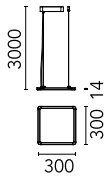

Electrical

Frequency (Hz)	50/60	Emergency	Without
Voltage (V)	34.00	Insulation class	II
Dimmable	Yes		
Driver	Integrated		
Driver type	Electronic dimmable 1-10V		

Physical

Color	Grey
Orientation	Fixed
Weight (kg)	1.83