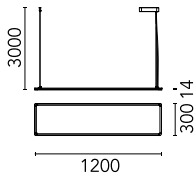

Super Flat Suspension 120x30 Up&Down No Dimmable

■ 09.5046.02B - Grey

General lighting LED luminaire, direct and indirect beam, to be suspended from ceiling. Power supply included.

Main specifications

Number of heads	1	Net lumen (lm)	4398
Lamp category	LED	Mountings	Suspension
Power (W)	56W	Environment	Indoor dry location
CCT (K)	4000K		
CRI	90		

Optical

Lighting type	Indirect, Direct
LED type	Top LED
Light distribution	Symmetric
Optical type	Wide flood
Beam angle (°)	109
Beam angle C90-270 (°)	91

Beam Angle DIR: 109°

h(m)	E(lx)	D(m)
1	658	2.82
2	165	5.64
3	73	8.46
4	41	11.27
5	26	14.09

Luminous flux luminaire
4398 lm (EXTREME CUT OFF)

Electrical

Frequency (Hz)	50/60	Emergency	Without
Voltage (V)	35.00	Insulation class	I
Dimmable	No		
Driver	Integrated		
Driver type	Non Dimmable		

Physical

Color	Grey
Orientation	Fixed
Weight (kg)	4.20

Note

Total consumption of the system: 56W. Light source: Up: max. 3830 lm. Down: max. 3830 lm. Luminous efficiency of luminaire: max. 151 lm/W.