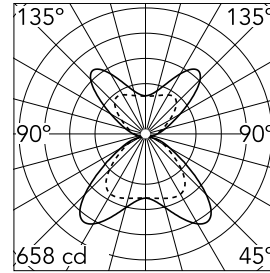

Super Flat Suspension 120x30 Up&Down No Dimmable

■ 09.5046.02B - Grey

General lighting LED luminaire, direct and indirect beam, to be suspended from ceiling. Power supply included.

Main specifications

Number of heads	1	Net lumen (lm)	4398
Lamp category	LED	Mountings	Suspension
Power (W)	56W	Environment	Indoor dry location
CCT (K)	4000K		
CRI	90		

Optical

Lighting type	Indirect, Direct
LED type	Top LED
Light distribution	Symmetric
Optical type	Wide flood
Beam angle (°)	109
Beam angle C90-270 (°)	91

Beam Angle DIR: 109°

h(m)	E(lx)	D(m)
1	658	2.82
2	165	5.64
3	73	8.46
4	41	11.27
5	26	14.09

Color	Grey
Orientation	Fixed
Weight (kg)	4.20

Note

Total consumption of the system: 56W. Light source: Up: max. 3830 lm. Down: max. 3830 lm. Luminous efficiency of luminaire: max. 151 lm/W.