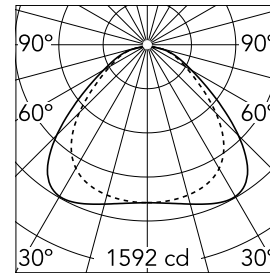

Super Flat Suspension 120x30 Down No Dimmable

■ 09.5041.02B - Grey

General lighting LED luminaire to be suspended from ceiling. Power supply included.

Main specifications

Lamp category	LED	Mountings	Suspension
Power (W)	56W	Environment	Indoor
CCT (K)	4000K		
CRI	90		
Net lumen (lm)	4622		

Optical

Lighting type	Direct
LED type	Top LED
Light distribution	Symmetric
Optical type	Spot
Beam angle (°)	105
Beam angle C90-270 (°)	96

Beam Angle: 105°

	h(m)	E(lx)	D(m)
1	1592	2.62	
2	398	5.25	
3	177	7.87	
4	99	10.49	
5	64	13.12	

Color	Grey
Orientation	Fixed
Weight (kg)	4.20

Certification / Marking

Note

Total consumption of the system: 56W. Light source: max. 7660 lm. Luminous efficiency of luminaire: max. 151 lm/W.