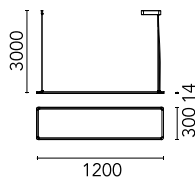

Electrical

Frequency (Hz)	50/60	Emergency	Without
Voltage (V)	35.00	Insulation class	I
Dimmable	No		
Driver	Integrated		
Driver type	Electronic		

Physical

Color	Grey
Orientation	Fixed
Weight (kg)	4.20

Certification / Marking

Note

Total consumption of the system: 56W. Light source: max. 7660 lm. Luminous efficiency of luminaire: max. 151 lm/W.