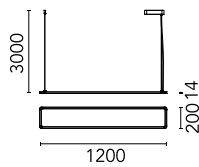

Electrical

Frequency (Hz)	50/60	Emergency	Without
Voltage (V)	35.00	Insulation class	I
Dimmable	No		
Driver	Integrated		
Driver type	Electronic		

Physical

Color	White
Orientation	Fixed
Weight (kg)	3.28