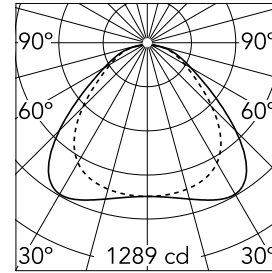

Super Flat Suspension 120x20 Down No Dimmable

09.5030.30B - White

General lighting LED luminaire to be suspended from ceiling. Power supply included.

Main specifications

Number of heads	1	Net lumen (lm)	3765
Lamp category	LED	Mountings	Suspension
Power (W)	56W	Environment	Indoor
CCT (K)	3000K		
CRI	90		

Optical

Lighting type	Direct
LED type	Top LED
Light distribution	Symmetric
Optical type	Wide flood
Beam angle (°)	104
Beam angle C90-270 (°)	94

Beam Angle: 104°

h(m)	E(lx)	D(m)
1	1289	2.57
2	322	5.14
3	143	7.71
4	81	10.28
5	52	12.86

Color	White
Orientation	Fixed
Weight (kg)	3.28

Certification / Marking

Note

Total consumption of the system: 56W. Light source: max. 6964 lm. Luminous efficiency of luminaire: max. 138 lm/W.