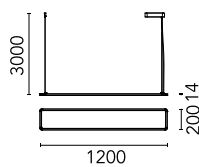

Electrical

Frequency (Hz)	50/60	Driver type	Electronic
Voltage (V)	35.00	Emergency	With
Lamp holder	LED	Insulation class	I
Dimmable	No		
Driver	Integrated		

Physical

Color	Black
Orientation	Fixed
Trim	yes
Weight (kg)	3.28