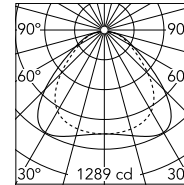

Super Flat Suspension 120x20 Down No Dimmable

■ 09.5030.14B - Black

General lighting LED luminaire to be suspended from ceiling. Power supply included.

Main specifications

Number of heads	1	Net lumen (lm)	3765
Lamp category	LED	Mountings	Suspension
Power	56W	Environment	Indoor
CCT	3000K		
CRI	90		

Optical

Lighting type	Direct
LED type	Top LED
Light distribution	Symmetric
Optical type	Wide flood
Beam angle (°)	104
Beam angle C90-270 (°)	94

Beam Angle: 104°

h(m)	E(lx)	D(m)
1	1289	2.57
2	322	5.14
3	143	7.71
4	81	10.28
5	52	12.86

Physical

Color	Black
Orientation	Fixed
Trim	yes
Weight (kg)	3.28

Certification / Marking

Note

Total consumption of the system: 56W. Light source: max. 6964 lm. Luminous efficiency of luminaire: max. 138 lm/W.