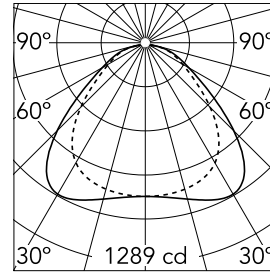

Super Flat Suspension 120x20 Down Dali Version

■ 09.5030.02BDA - Grey

General lighting LED luminaire to be suspended from ceiling. Power supply included.

Main specifications

Number of heads	1	Net lumen (lm)	3765
Lamp category	LED	Mountings	Suspension
Power (W)	56W	Environment	Indoor
CCT (K)	3000K		
CRI	90		

Optical

Lighting type	Direct
LED type	Top LED
Light distribution	Symmetric
Optical type	Wide flood
Beam angle (°)	104
Beam angle C90-270 (°)	94

Beam Angle: 104°

h(m)	E(lx)	D(m)
1	1289	2.57
2	322	5.14
3	143	7.71
4	81	10.28
5	52	12.86

Note

Total consumption of the system: 56W. Light source: max. 6964 lm. Luminous efficiency of luminaire: max. 138 lm/W.