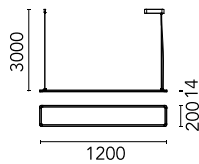

Super Flat Suspension 120x20 Down Dali Version

■ 09.5030.02BDA - Grey

General lighting LED luminaire to be suspended from ceiling. Power supply included.

Main specifications

Number of heads	1	Net lumen (lm)	3765
Lamp category	LED	Mountings	Suspension
Power (W)	56W	Environment	Indoor
CCT (K)	3000K		
CRI	90		

Optical

Lighting type	Direct
LED type	Top LED
Light distribution	Symmetric
Optical type	Wide flood
Beam angle (°)	104
Beam angle C90-270 (°)	94

Beam Angle: 104°

h(m)	E(lx)	D(m)
1	1289	2.57
2	322	5.14
3	143	7.71
4	81	10.28
5	52	12.86

Luminous flux luminaire
3765 lm (EXTREME CUT OFF)

Electrical

Frequency (Hz)	50/60	Insulation class	I
Voltage (V)	35.00		
Dimmable	Yes		
Driver	Integrated		
Emergency	Without		

Physical

Color	Grey
Orientation	Fixed
Weight (kg)	3.28

Note

Total consumption of the system: 56W. Light source: max. 6964 lm. Luminous efficiency of luminaire: max. 138 lm/W.