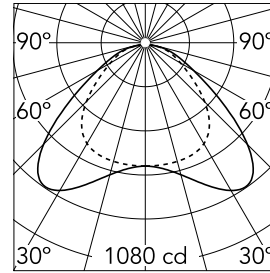

Super Flat Surface 60x60 Dali Version

■ 09.6011.14BDA - Black

Surface mounted general lighting LED luminaire. Power supply included.

Main specifications

Number of heads	1	Net lumen (lm)	3775
Lamp category	LED	Mountings	Ceiling surface
Power (W)	40W	Environment	Indoor dry location
CCT (K)	4000K		
CRI	90		

Optical

Lighting type	Direct
LED type	Top LED
Light distribution	Symmetric
Optical type	Wide flood
Beam angle (°)	109
Beam angle C90-270 (°)	89

Beam Angle: 109°

	h(m)	E(lx)	D(m)
1	1080	2.81	
2	270	5.63	
3	120	8.44	
4	68	11.25	
5	43	14.06	

Physical

Color	Black
Orientation	Fixed
Weight (kg)	5.30

Note

Total consumption of the system: 40W. Light source: max. 5303 lm. Luminous efficiency of luminaire: max. 126 lm/W.