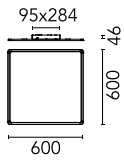

Super Flat Surface 60x60 Dali Version

■ 09.6011.14BDA - Black

Surface mounted general lighting LED luminaire. Power supply included.

Main specifications

Number of heads	1	Net lumen (lm)	3775
Lamp category	LED	Mountings	Ceiling surface
Power (W)	40W	Environment	Indoor dry location
CCT (K)	4000K		
CRI	90		

Optical

Lighting type	Direct
LED type	Top LED
Light distribution	Symmetric
Optical type	Wide flood
Beam angle (°)	109
Beam angle C90-270 (°)	89

Beam Angle: 109°

	h(m)	E(lx)	D(m)
1	1080	2.81	
2	270	5.63	
3	120	8.44	
4	68	11.25	
5	43	14.06	

Physical

Color	Black
Orientation	Fixed
Weight (kg)	5.30

Note

Total consumption of the system: 40W. Light source: max. 5303 lm. Luminous efficiency of luminaire: max. 126 lm/W.