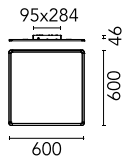

Super Flat Surface 60x60 Dali Version

■ 09.6011.02BDA - Grey

Surface mounted general lighting LED luminaire. Power supply included.

Main specifications

Number of heads	1	Net lumen (lm)	3775
Lamp category	LED	Mountings	Ceiling surface
Power (W)	40W	Environment	Indoor
CCT (K)	4000K		
CRI	90		

Optical

Lighting type	Direct
LED type	Top LED
Light distribution	Symmetric
Optical type	Wide flood
Beam angle (°)	109
Beam angle C90-270 (°)	89

Beam Angle: 109°

h(m)	E(lx)	D(m)
1	1080	2.81
2	270	5.63
3	120	8.44
4	68	11.25
5	43	14.06