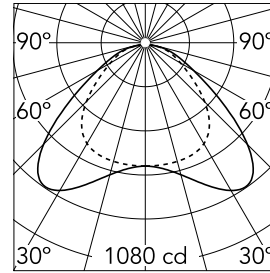

Super Flat Surface 60x60 Dali Version

■ 09.6011.02BDA - Grey

Surface mounted general lighting LED luminaire. Power supply included.

Main specifications

Number of heads	1	Net lumen (lm)	3775
Lamp category	LED	Mountings	Ceiling surface
Power (W)	40W	Environment	Indoor
CCT (K)	4000K		
CRI	90		

Optical

Lighting type	Direct
LED type	Top LED
Light distribution	Symmetric
Optical type	Wide flood
Beam angle (°)	109
Beam angle C90-270 (°)	89

Beam Angle: 109°

h(m)	E(lx)	D(m)
1	1080	2.81
2	270	5.63
3	120	8.44
4	68	11.25
5	43	14.06

Luminous flux luminaire
3775 lm (EXTREME CUT OFF)

Electrical

Frequency (Hz)	50/60	Insulation class	I
Voltage (V)	34.80		
Dimmable	Yes		
Driver	Integrated		
Emergency	Without		

Physical

Color	Grey
Orientation	Fixed
Weight (kg)	5.30