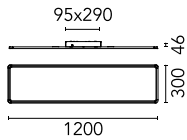

Super Flat Surface 120x30 No Dimmable

■ 09.6041.02B - Grey

Surface mounted general lighting LED luminaire. Power supply included.

Main specifications

Number of heads	1	Net lumen (lm)	4622
Lamp category	LED	Mountings	Ceiling surface
Power (W)	56W	Environment	Indoor dry location
CCT (K)	4000K		
CRI	90		

Optical

Lighting type	Direct
LED type	Top LED
Light distribution	Symmetric
Optical type	Wide flood
Beam angle (°)	105
Beam angle C90-270 (°)	96

Beam Angle: 105°

h(m)	E(lx)	D(m)
1	1592	2.62
2	398	5.25
3	177	7.87
4	99	10.49
5	64	13.12

Color	Grey
Orientation	Fixed
Weight (kg)	5.80

Note

Total consumption of the system: 56W. Light source: max. 7660 lm. Luminous efficiency of luminaire: max. 151 lm/W.