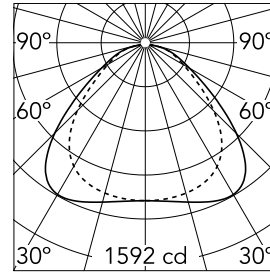

Super Flat Surface 120x30 No Dimmable

■ 09.6041.02B - Grey

Surface mounted general lighting LED luminaire. Power supply included.

Main specifications

Number of heads	1	Net lumen (lm)	4622
Lamp category	LED	Mountings	Ceiling surface
Power (W)	56W	Environment	Indoor dry location
CCT (K)	4000K		
CRI	90		

Optical

Lighting type	Direct
LED type	Top LED
Light distribution	Symmetric
Optical type	Wide flood
Beam angle (°)	105
Beam angle C90-270 (°)	96

Beam Angle: 105°

h(m)	E(lx)	D(m)
1	1592	2.62
2	398	5.25
3	177	7.87
4	99	10.49
5	64	13.12

Color	Grey
Orientation	Fixed
Weight (kg)	5.80

Note

Total consumption of the system: 56W. Light source: max. 7660 lm. Luminous efficiency of luminaire: max. 151 lm/W.