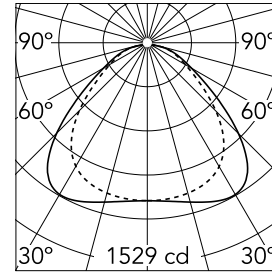

Super Flat Surface 120x30 No Dimmable

■ 09.6040.14B - Black

Surface mounted general lighting LED luminaire. Power supply included.

Main specifications

Number of heads	1	Net lumen (lm)	4441
Lamp category	LED	Mountings	Ceiling surface
Power (W)	56W	Environment	Indoor dry location
CCT (K)	3000K		
CRI	90		

Optical

Lighting type	Direct
LED type	Top LED
Light distribution	Symmetric
Optical type	Wide flood
Beam angle (°)	105
Beam angle C90-270 (°)	96

Beam Angle: 105°

h(m)	E(lx)	D(m)
1	1529	2.62
2	382	5.25
3	170	7.87
4	96	10.49
5	61	13.12

Color	Black
Orientation	Fixed
Weight (kg)	5.80

Note

Total consumption of the system: 56W. Light source: max. 6964 lm. Luminous efficiency of luminaire: max. 138 lm/W.