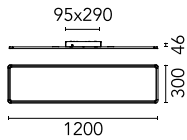

Super Flat Surface 120x30 No Dimmable

■ 09.6040.14B - Black

Surface mounted general lighting LED luminaire. Power supply included.

Main specifications

Number of heads	1	Net lumen (lm)	4441
Lamp category	LED	Mountings	Ceiling surface
Power (W)	56W	Environment	Indoor dry location
CCT (K)	3000K		
CRI	90		

Optical

Lighting type	Direct
LED type	Top LED
Light distribution	Symmetric
Optical type	Wide flood
Beam angle (°)	105
Beam angle C90-270 (°)	96

Beam Angle: 105°

h(m)	E(lx)	D(m)
1	1529	2.62
2	382	5.25
3	170	7.87
4	96	10.49
5	61	13.12

Color	Black
Orientation	Fixed
Weight (kg)	5.80

Note

Total consumption of the system: 56W. Light source: max. 6964 lm. Luminous efficiency of luminaire: max. 138 lm/W.