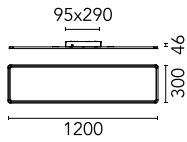

Super Flat Surface 120x30 Dali Version

09.6041.30BDA - White

Surface mounted general lighting LED luminaire. Power supply included.

Main specifications

Number of heads	1	Net lumen (lm)	4622
Lamp category	LED	Mountings	Ceiling surface
Power (W)	56W	Environment	Indoor dry location
CCT (K)	4000K		
CRI	90		

Optical

Lighting type	Direct
LED type	Top LED
Light distribution	Symmetric
Optical type	Wide flood
Beam angle (°)	105
Beam angle C90-270 (°)	96

Beam Angle: 105°		
h(m)	E(lx)	D(m)
1	1592	2.62
2	398	5.25
3	177	7.87
4	99	10.49
5	64	13.12

Physical

Color	White
Orientation	Fixed
Weight (kg)	5.80

Note

Total consumption of the system: 56W. Light source: max. 7660 lm. Luminous efficiency of luminaire: max. 151 lm/W.