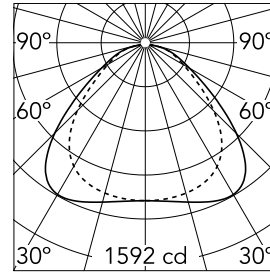

Super Flat Surface 120x30 Dali Version

09.6041.30BDA - White

Surface mounted general lighting LED luminaire. Power supply included.

Main specifications

Number of heads	1	Net lumen (lm)	4622
Lamp category	LED	Mountings	Ceiling surface
Power (W)	56W	Environment	Indoor dry location
CCT (K)	4000K		
CRI	90		

Optical

Lighting type	Direct
LED type	Top LED
Light distribution	Symmetric
Optical type	Wide flood
Beam angle (°)	105
Beam angle C90-270 (°)	96

Beam Angle: 105°		
h(m)	E(lx)	D(m)
1	1592	2.62
2	398	5.25
3	177	7.87
4	99	10.49
5	64	13.12

Physical

Color	White
Orientation	Fixed
Weight (kg)	5.80

Note

Total consumption of the system: 56W. Light source: max. 7660 lm. Luminous efficiency of luminaire: max. 151 lm/W.