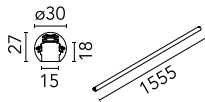

Straight Element Dali/1-10V/FLOS Control® by Casambi compatible

■ 06.5101.14 - Black

Tubular electromagnetic profile for surface installation in ceilings through rigid and adjustable rods (25 mm).

Main specifications