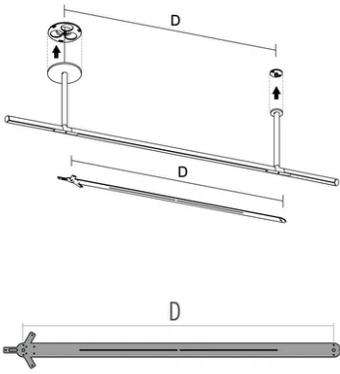

Straight Element Dali/1-10V/FLOS Control® by Casambi compatible

■ 06.5101.14 - Black

Tubular electromagnetic profile for surface installation in ceilings through rigid and adjustable rods (25 mm).

Main specifications

Mountings	Ceiling surface
Environment	Indoor

Electrical

Voltage (V)	48.00
Dimmable	Yes
Driver	Remote
Driver type	Electronic
Emergency	Without

Physical

Color	Black
Weight (kg)	1.41
Length (mm)	1555

Note

The closure terminals will also be electrified and must be ordered separately.

Certification / Marking

Straight Element Dali/1-10V/FLOS Control® by Casambi compatible

Aluminium Stencil Installation. D:

1600mm

08.0033.00