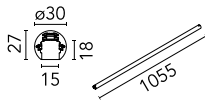

## Straight Element Dali/1-10V/FLOS Control® by Casambi compatible

06.5100.40 - White

Tubular electromagnetic profile for surface installation in ceilings through rigid and adjustable rods (25 mm).

### Physical

<b>Color</b>	White
<b>Weight (kg)</b>	0.97
<b>Length (mm)</b>	1055