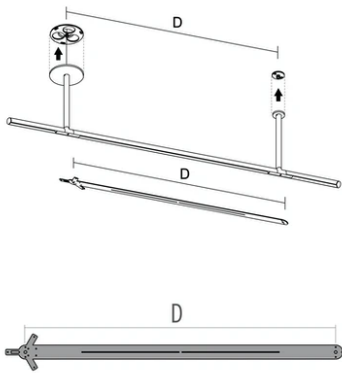

### Physical

<b>Color</b>	White
<b>Weight (kg)</b>	0.97
<b>Length (mm)</b>	1055

### Note

The closure terminals will also be electrified and must be ordered separately.

## Straight Element Dali/1-10V/FLOS Control® by Casambi compatible

---

Aluminium Stencil Installation. D:

1100mm

08.0032.00