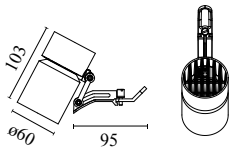

Spot Module Pro LED Array

■ 09.0366.14 - Black

Spotlight to be installed on Light Cut Mini system. Remote continuous current supply source not included.

Main specifications

Lamp category	LED	Mountings	Track
Power (W)	18W	Environment	Indoor dry location
CCT (K)	3000K		
CRI	90		
Net lumen (lm)	1704		

Optical

Lighting type	Direct
LED type	LED array
Light distribution	Symmetric
Optical type	Medium
Beam angle (°)	28
Beam angle C90-270 (°)	28

Beam Angle:	28°
	h(m) E(lx) D(m)
1	8014 0.50
2	2004 0.99
3	890 1.49
4	501 1.98
5	321 2.48

Physical

Color	Black	Spot diameter (mm)	60.00
Orientation	Adjustable		
Weight (kg)	1.2		
Tilt (°)	180		
Rotation (°)	360		

Note

High performance part numbers include high performance reflector.

Spot Module Pro LED Array