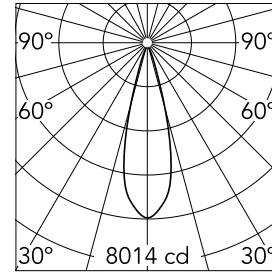

Optical

Lighting type	Direct
LED type	LED array
Light distribution	Symmetric
Optical type	Medium
Beam angle (°)	28
Beam angle C90-270 (°)	28

Beam Angle:	28°
	h(m) E(lx) D(m)
1	8014 0.50
2	2004 0.99
3	890 1.49
4	501 1.98
5	321 2.48

Physical

Color	Black	Spot diameter (mm)	60.00
Orientation	Adjustable		
Weight (kg)	1.2		
Tilt (°)	180		
Rotation (°)	360		

Note

High performance part numbers include high performance reflector.

Spot Module Pro LED Array