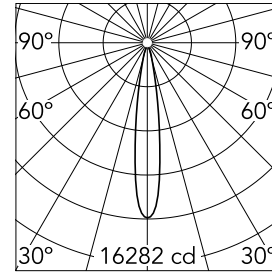

Optical

Lighting type	Direct
LED type	LED array
Light distribution	Symmetric
Optical type	Spot
Beam angle (°)	16
Beam angle C90-270 (°)	16

Beam Angle:	16°		
	h(m)	E(lx)	D(m)
1	16282	0.28	
2	4071	0.56	
3	1809	0.83	
4	1018	1.11	
5	651	1.39	

Physical

Color	Black	Spot diameter (mm)	60.00
Orientation	Adjustable		
Weight (kg)	1.2		
Tilt (°)	180		
Rotation (°)	360		

Note

High performance part numbers include high performance reflector.

Spot Module Pro LED Array