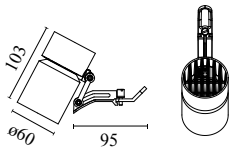

Spot Module Pro LED Array

■ 09.0365.14 - Black

Spotlight to be installed on Light Cut Mini system. Remote continuous current supply source not included.

Main specifications

Lamp category	LED	Mountings	Track
Power (W)	18W	Environment	Indoor dry location
CCT (K)	3000K		
CRI	90		
Net lumen (lm)	1729		

Optical

Lighting type	Direct
LED type	LED array
Light distribution	Symmetric
Optical type	Spot
Beam angle (°)	16
Beam angle C90-270 (°)	16

Beam Angle:	16°		
	h(m)	E(lx)	D(m)
1	16282	0.28	
2	4071	0.56	
3	1809	0.83	
4	1018	1.11	
5	651	1.39	

Physical

Color	Black	Spot diameter (mm)	60.00
Orientation	Adjustable		
Weight (kg)	1.2		
Tilt (°)	180		
Rotation (°)	360		

Note

High performance part numbers include high performance reflector.

Spot Module Pro LED Array