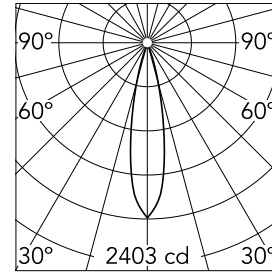

Spot 90 Dimmable 1-10V

■ 03.8045.14A1V - Black

Accent lighting LED module.

Main specifications

Number of heads	1	Net lumen (lm)	406
Lamp category	LED	Mountings	Track
Power (W)	8.5W	Environment	Indoor dry location
CCT (K)	3000K		
CRI	90		

Optical

Lighting type	Direct
LED type	Power LED
Light distribution	Symmetric
Optical type	Medium
Beam angle (°)	22
Beam angle C90-270 (°)	22

Beam Angle: 22°

h(m)	E(lx)	D(m)
1	2403	0.38
2	601	0.77
3	267	1.15
4	150	1.54
5	96	1.92

Luminous flux luminaire
406 lm (EXTREME CUT OFF)

Electrical

Voltage (V)	48	Insulation class	III
Dimmable	Yes		
Driver	Remote excluded		
Driver type	Dimmable 1-10V		
Emergency	Without		

Physical

Color	Black	Length (mm)	185
Orientation	Adjustable		
Weight (kg)	0.17		
Tilt (°)	90		
Rotation (°)	360		