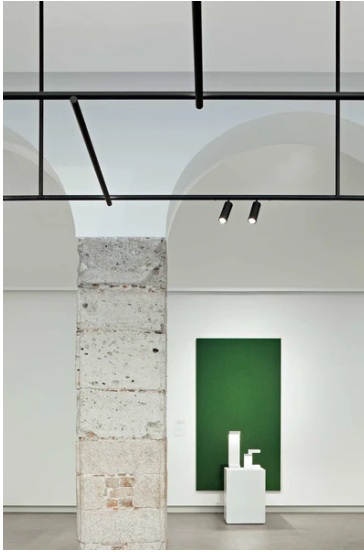

Electrical

Voltage (V)	48	Insulation class	III
Dimmable	Yes		
Driver	Remote excluded		
Driver type	Dimmable 1-10V		
Emergency	Without		

Physical

Color	Black	Length (mm)	185
Orientation	Adjustable		
Weight (kg)	0.17		
Tilt (°)	90		
Rotation (°)	360		

Note

Accessories included (honeycomb and screening crosspiece). Only compatible with 1-10V profile version.