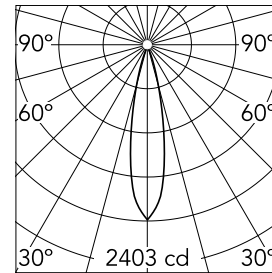

Spot 90 Dimmable 1-10V

■ 03.8045.14.1V - Black

Accent lighting LED module.

Main specifications

Number of heads	1	Net lumen (lm)	406
Lamp category	LED	Mountings	Track
Power (W)	8.5W	Environment	Indoor
CCT (K)	3000K		
CRI	90		

Optical

Lighting type	Direct
LED type	Power LED
Light distribution	Symmetric
Optical type	Medium
Beam angle (°)	22
Beam angle C90-270 (°)	22

Beam Angle: 22°

h(m)	E(lx)	D(m)
1	2403	0.38
2	601	0.77
3	267	1.15
4	150	1.54
5	96	1.92

Luminous flux luminaire
406 lm

Electrical

Voltage (V)	48.00	Insulation class	III
Dimmable	Yes		
Driver	Remote		
Driver type	Electronic dimmable 1-10V		
Emergency	Without		

Physical

Color	Black	Length (mm)	185
Orientation	Adjustable		
Weight (kg)	0.17		
Tilt (°)	90		
Rotation (°)	360		