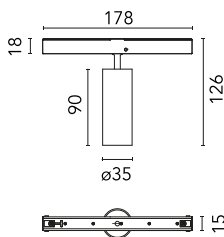

Spot 90 Dimmable 1-10V

■ 03.8045.14.1V - Black

Accent lighting LED module.

Main specifications

Number of heads	1	Net lumen (lm)	406
Lamp category	LED	Mountings	Track
Power (W)	8.5W	Environment	Indoor
CCT (K)	3000K		
CRI	90		

Optical

Lighting type	Direct
LED type	Power LED
Light distribution	Symmetric
Optical type	Medium
Beam angle (°)	22
Beam angle C90-270 (°)	22

Beam Angle: 22°

h(m)	E(lx)	D(m)
1	2403	0.38
2	601	0.77
3	267	1.15
4	150	1.54
5	96	1.92

Luminous flux luminaire
406 lm

Electrical

Voltage (V)	48.00	Insulation class	III
Dimmable	Yes		
Driver	Remote		
Driver type	Electronic dimmable 1-10V		
Emergency	Without		

Physical

Color	Black	Length (mm)	185
Orientation	Adjustable		
Weight (kg)	0.17		
Tilt (°)	90		
Rotation (°)	360		