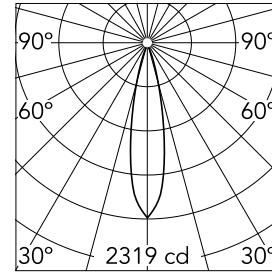

### Main specifications

Number of heads	1	Net lumen (lm)	392
Lamp category	LED	Mountings	Track
Power (W)	8.5W	Environment	Indoor dry location
CCT (K)	2700K		
CRI	90		

### Optical

Lighting type	Direct
LED type	Power LED
Light distribution	Symmetric
Optical type	Medium
Beam angle (°)	22
Beam angle C90-270 (°)	22

Beam Angle:	22°		
	h(m)	E(lx)	D(m)
1	2319	0.38	
2	580	0.77	
3	258	1.15	
4	145	1.54	
5	93	1.92	

Luminous flux luminaire  
392 lm (EXTREME CUT OFF)

### Physical

Color	White	Length (mm)	185
Orientation	Adjustable		
Weight (kg)	0.17		
Tilt (°)	90		
Rotation (°)	360		