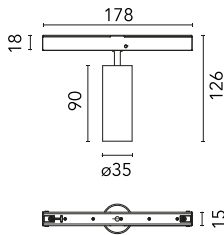

### Main specifications

Number of heads	1	Net lumen (lm)	392
Lamp category	LED	Mountings	Track
Power (W)	8.5W	Environment	Indoor dry location
CCT (K)	2700K		
CRI	90		

### Optical

Lighting type	Direct
LED type	Power LED
Light distribution	Symmetric
Optical type	Medium
Beam angle (°)	22
Beam angle C90-270 (°)	22

Beam Angle:	22°		
	h(m)	E(lx)	D(m)
1	2319	0.38	
2	580	0.77	
3	258	1.15	
4	145	1.54	
5	93	1.92	

Luminous flux luminaire  
392 lm (EXTREME CUT OFF)

### Physical

Color	White	Length (mm)	185
Orientation	Adjustable		
Weight (kg)	0.17		
Tilt (°)	90		
Rotation (°)	360		