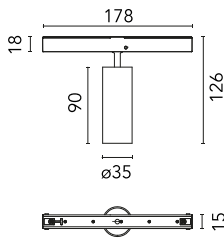

Spot 90 Dimmable 1-10V

03.8044.40.1V - White

Accent lighting LED module.

Main specifications

Number of heads	1	Net lumen (lm)	392
Lamp category	LED	Mountings	Track
Power (W)	8.5W	Environment	Indoor
CCT (K)	2700K		
CRI	90		

Optical

Lighting type	Direct
LED type	Power LED
Light distribution	Symmetric
Optical type	Medium
Beam angle (°)	22
Beam angle C90-270 (°)	22

Beam Angle:	22°		
	h(m)	E(lx)	D(m)
1	2319	0.38	
2	580	0.77	
3	258	1.15	
4	145	1.54	
5	93	1.92	

Luminous flux luminaire
392 lm

Electrical

Voltage (V)	48.00	Insulation class	III
Dimmable	Yes		
Driver	Remote		
Driver type	Electronic dimmable 1-10V		
Emergency	Without		

Physical

Color	White	Length (mm)	185
Orientation	Adjustable		
Weight (kg)	0.17		
Tilt (°)	90		
Rotation (°)	360		