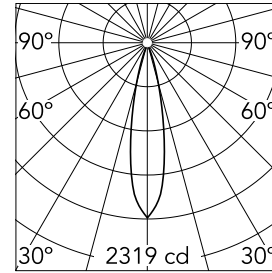

Spot 90 Dimmable 1-10V

03.8044.40.1V - White

Accent lighting LED module.

Main specifications

Number of heads	1	Net lumen (lm)	392
Lamp category	LED	Mountings	Track
Power (W)	8.5W	Environment	Indoor
CCT (K)	2700K		
CRI	90		

Optical

Lighting type	Direct
LED type	Power LED
Light distribution	Symmetric
Optical type	Medium
Beam angle (°)	22
Beam angle C90-270 (°)	22

Beam Angle:	22°		
	h(m)	E(lx)	D(m)
1	2319	0.38	
2	580	0.77	
3	258	1.15	
4	145	1.54	
5	93	1.92	

Luminous flux luminaire
392 lm

Electrical

Voltage (V)	48.00	Insulation class	III
Dimmable	Yes		
Driver	Remote		
Driver type	Electronic dimmable 1-10V		
Emergency	Without		

Physical

Color	White	Length (mm)	185
Orientation	Adjustable		
Weight (kg)	0.17		
Tilt (°)	90		
Rotation (°)	360		