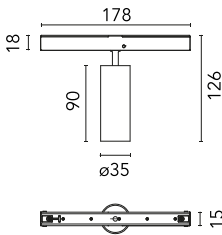

Spot 90 Dimmable 1-10V

■ 03.8044.14A1V - Black

Accent lighting LED module.

Main specifications

Number of heads	1	Net lumen (lm)	392
Lamp category	LED	Mountings	Track
Power (W)	8.5W	Environment	Indoor dry location
CCT (K)	2700K		
CRI	90		

Optical

Lighting type	Direct
LED type	Power LED
Light distribution	Symmetric
Optical type	Medium
Beam angle (°)	22
Beam angle C90-270 (°)	22

Beam Angle: 22°

h(m)	E(lx)	D(m)
1	2319	0.38
2	580	0.77
3	258	1.15
4	145	1.54
5	93	1.92

Luminous flux luminaire
392 lm (EXTREME CUT OFF)

Electrical

Voltage (V)	48	Insulation class	III
Dimmable	Yes		
Driver	Remote excluded		
Driver type	Dimmable 1-10V		
Emergency	Without		

Physical

Color	Black	Length (mm)	185
Orientation	Adjustable		
Weight (kg)	0.17		
Tilt (°)	90		
Rotation (°)	360		