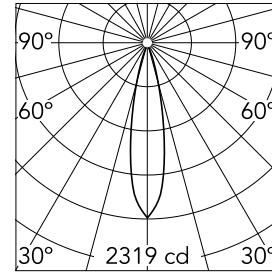

Spot 90 Dimmable 1-10V

■ 03.8044.14A1V - Black

Accent lighting LED module.

Main specifications

Number of heads	1	Net lumen (lm)	392
Lamp category	LED	Mountings	Track
Power (W)	8.5W	Environment	Indoor dry location
CCT (K)	2700K		
CRI	90		

Optical

Lighting type	Direct
LED type	Power LED
Light distribution	Symmetric
Optical type	Medium
Beam angle (°)	22
Beam angle C90-270 (°)	22

Beam Angle: 22°

h(m)	E(lx)	D(m)
1	2319	0.38
2	580	0.77
3	258	1.15
4	145	1.54
5	93	1.92

Luminous flux luminaire
392 lm (EXTREME CUT OFF)

Electrical

Voltage (V)	48	Insulation class	III
Dimmable	Yes		
Driver	Remote excluded		
Driver type	Dimmable 1-10V		
Emergency	Without		

Physical

Color	Black	Length (mm)	185
Orientation	Adjustable		
Weight (kg)	0.17		
Tilt (°)	90		
Rotation (°)	360		