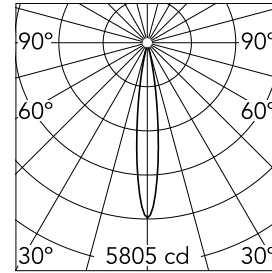

Spot 90 Dimmable 1-10V

03.8043.40A1V - White

Accent lighting LED module.

Main specifications

Number of heads	1	Net lumen (lm)	443
Lamp category	LED	Mountings	Track
Power (W)	8.5W	Environment	Indoor dry location
CCT (K)	3000K		
CRI	90		

Optical

Lighting type	Direct
LED type	Power LED
Light distribution	Symmetric
Optical type	Spot
Beam angle (°)	14
Beam angle C90-270 (°)	14

Beam Angle: 14°

h(m)	E(lx)	D(m)
1	5805	0.25
2	1451	0.49
3	645	0.74
4	363	0.98
5	232	1.23

Luminous flux luminaire
443 lm (EXTREME CUT OFF)

Electrical

Voltage (V)	48	Insulation class	III
Dimmable	Yes		
Driver	Remote excluded		
Driver type	Dimmable 1-10V		
Emergency	Without		

Physical

Color	White	Length (mm)	185
Orientation	Adjustable		
Weight (kg)	0.17		
Tilt (°)	90		
Rotation (°)	360		