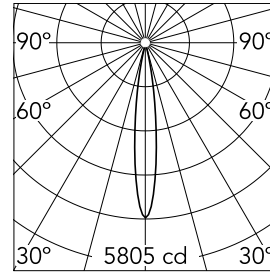

### Main specifications

Number of heads	1	Net lumen (lm)	443
Lamp category	LED	Mountings	Track
Power (W)	8.5W	Environment	Indoor
CCT (K)	3000K		
CRI	90		

### Optical

Lighting type	Direct
LED type	Power LED
Light distribution	Symmetric
Optical type	Spot
Beam angle (°)	14
Beam angle C90-270 (°)	14

Beam Angle: 14°

h(m)	E(lx)	D(m)
1	5805	0.25
2	1451	0.49
3	645	0.74
4	363	0.98
5	232	1.23

### Physical

Color	Polished Aluminium	Length (mm)	185
Orientation	Adjustable		
Weight (kg)	0.17		
Tilt (°)	90		
Rotation (°)	360		