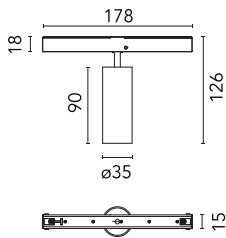

Electrical

Voltage (V)	48.00	Insulation class	III
Dimmable	Yes		
Driver	Remote		
Driver type	Electronic dimmable 1-10V		
Emergency	Without		

Physical

Color	Polished Aluminium	Length (mm)	185
Orientation	Adjustable		
Weight (kg)	0.17		
Tilt (°)	90		
Rotation (°)	360		

Certification / Marking

Note

Accessories included (honeycomb and screening crosspiece). Only compatible with 1-10V profile version.