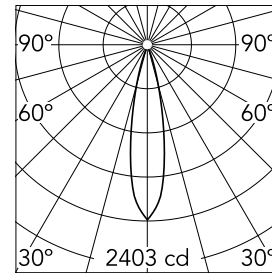

Spot 90 Dali Version

03.8045.40ADA - White

Accent lighting LED module.

Main specifications

Number of heads	1	Net lumen (lm)	406
Lamp category	LED	Mountings	Track
Power (W)	8.5W	Environment	Indoor dry location
CCT (K)	3000K		
CRI	90		

Optical

Lighting type	Direct
LED type	Power LED
Light distribution	Symmetric
Optical type	Medium
Beam angle (°)	22
Beam angle C90-270 (°)	22

Beam Angle: 22°

h(m)	E(lx)	D(m)
1	2403	0.38
2	601	0.77
3	267	1.15
4	150	1.54
5	96	1.92

Luminous flux luminaire
406 lm (EXTREME CUT OFF)

Electrical

Voltage (V)	48	Insulation class	III
Dimmable	Yes		
Driver	Remote excluded		
Driver type	Dimmable DALI 1		
Emergency	Without		

Physical

Color	White	Length (mm)	185
Orientation	Adjustable		
Weight (kg)	0.17		
Tilt (°)	90		
Rotation (°)	360		