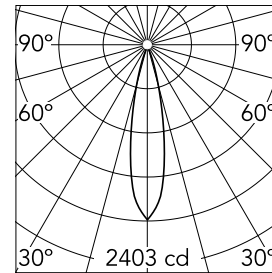

### Main specifications

Number of heads	1	Net lumen (lm)	406
Lamp category	LED	Mountings	Track
Power (W)	8.5W	Environment	Indoor
CCT (K)	3000K		
CRI	90		

### Optical

Lighting type	Direct
LED type	Power LED
Light distribution	Symmetric
Optical type	Medium
Beam angle (°)	22
Beam angle C90-270 (°)	22

Beam Angle:	22°		
	h(m)	E(lx)	D(m)
1	2403	0.38	
2	601	0.77	
3	267	1.15	
4	150	1.54	
5	96	1.92	

### Physical

Color	White	Length (mm)	185
Orientation	Adjustable		
Weight (kg)	0.17		
Tilt (°)	90		
Rotation (°)	360		