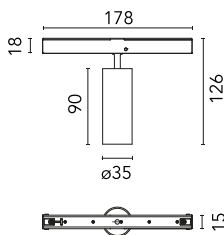

Electrical

Voltage (V)	48.00	Insulation class	III
Dimmable	Yes		
Driver	Remote		
Driver type	Electronic dimmable DALI		
Emergency	Without		

Physical

Color	White	Length (mm)	185
Orientation	Adjustable		
Weight (kg)	0.17		
Tilt (°)	90		
Rotation (°)	360		

Note

Accessories included (honeycomb and screening crosspiece). Only compatible with DALI profile version.