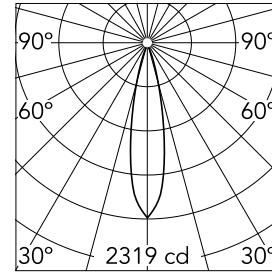

Spot 90 Dali Version

03.8044.14ADA - Black

Accent lighting LED module.

Main specifications

Number of heads	1	Net lumen (lm)	392
Lamp category	LED	Mountings	Track
Power (W)	8.5W	Environment	Indoor dry location
CCT (K)	2700K		
CRI	90		

Optical

Lighting type	Direct
LED type	Power LED
Light distribution	Symmetric
Optical type	Medium
Beam angle (°)	22
Beam angle C90-270 (°)	22

Beam Angle:	22°		
h(m)	E(lx)	D(m)	
1	2319	0.38	
2	580	0.77	
3	258	1.15	
4	145	1.54	
5	93	1.92	

Luminous flux luminaire
392 lm (EXTREME CUT OFF)

Electrical

Voltage (V)	48	Insulation class	III
Dimmable	Yes		
Driver	Remote excluded		
Driver type	Dimmable DALI 1		
Emergency	Without		

Physical

Color	Black	Length (mm)	185
Orientation	Adjustable		
Weight (kg)	0.17		
Tilt (°)	90		
Rotation (°)	360		